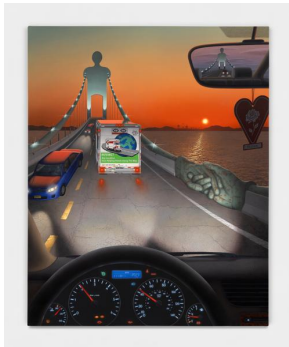

Marc Librizzi: Like Magic

30 Orchard St, Gallery 1 ▪ Oct 13 - Nov 12, 2023

High Voltage

2023

Oil on panel

12"h x 16"w (30½ x 40½cm)

Along the Ride, Hand in Hand

2023

Oil on canvas

61"h x 48"w (155 x 122cm)

Like Magic

2023

Oil on canvas

24"h x 31"w (61 x 79cm)

Finder's Feast

2023

Oil on canvas

50"h x 50"w (127 x 127cm)

Holding On

2023

Oil on canvas

74"h x 36"w (188 x 91½cm)

Scotch-Brite

2023