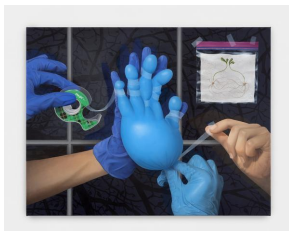

Oil on canvas

61"h x 48"w (155 x 122cm)

Like Magic

2023

Oil on canvas

24"h x 31"w (61 x 79cm)

Finder's Feast

2023