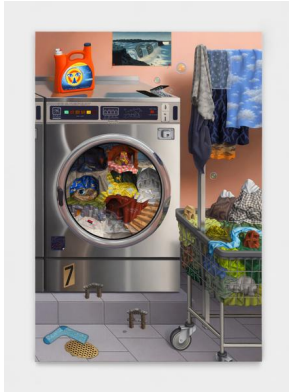

Oil on canvas

50"h x 50"w (127 x 127cm)

Holding On

2023

Oil on canvas

74"h x 36"w (188 x 91½cm)

Scotch-Brite

2023

Oil on canvas

26"h x 26"w (66 x 66cm)

Flat Tire

2023

Oil on panel

14"h x 14"w (35½ x 35½cm)

Spin Cycle

2023

Oil on canvas

80¼" h x 55" w (204 x 140cm)

Sticky but Not a Trap

2023

Oil on canvas

44¼" h x 36¼" w (112½ x 92cm)

Gushing

2023