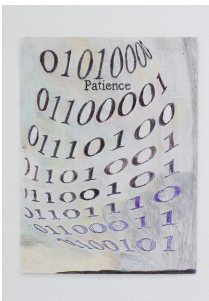

Chris Andrews
Montréal QC

“Public Life (Drawings)”

Miguel Bendaña, Connor Bokovay, Justin Chance,
Sojourner Truth Parsons, Connie Wilson

September 28, 2023 — October 28, 2023

Justin Chance
Sign, 2023
Vinyl decal
Dimensions variable

Justin Chance
Patience (Green), 2023
Coloured pencil on paper
9 x 12 inches

Justin Chance
Patience (Heaven Pastel Platinum), 2023
Coloured pencil on paper
12 x 9 inches

Chris Andrews
Montréal QC

Miguel Bendaña
The Black Tower (An Introduction to Opera), 2023
Custom machine-knit cotton, oil pastel, polyurethane on
linen on panel
8 x 10 inches

Miguel Bendaña
Vissi d'arte (Fortress in Rome) (San Miguel), 2023
Custom machine-knit cotton, oil pastel, ballpoint pen, oil
marker, polyurethane, xerox, polyester chiffon, enamel on
panel
12 x 16 inches