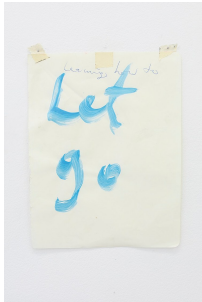

Sojourner Truth Parsons
Let Go (2), 2023
Ballpoint pen and acrylic on paper, masking tape
8 1/2 inches x 11 inches