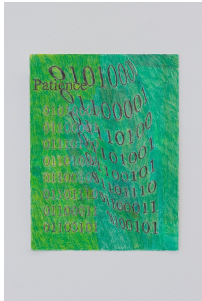

Chris Andrews
Montréal QC

“Public Life (Drawings)”

Miguel Bendaña, Connor Bokovay, Justin Chance,
Sojourner Truth Parsons, Connie Wilson

September 28, 2023 — October 28, 2023

Justin Chance
Sign, 2023
Vinyl decal
Dimensions variable

Justin Chance
Patience (Green), 2023
Coloured pencil on paper
9 x 12 inches

Justin Chance
Patience (Heaven Pastel Platinum), 2023
Coloured pencil on paper
12 x 9 inches

Chris Andrews
Montréal QC

Miguel Bendaña
The Black Tower (An Introduction to Opera), 2023
Custom machine-knit cotton, oil pastel, polyurethane on
linen on panel
8 x 10 inches

Miguel Bendaña
Vissi d'arte (Fortress in Rome) (San Miguel), 2023
Custom machine-knit cotton, oil pastel, ballpoint pen, oil
marker, polyurethane, xerox, polyester chiffon, enamel on
panel
12 x 16 inches