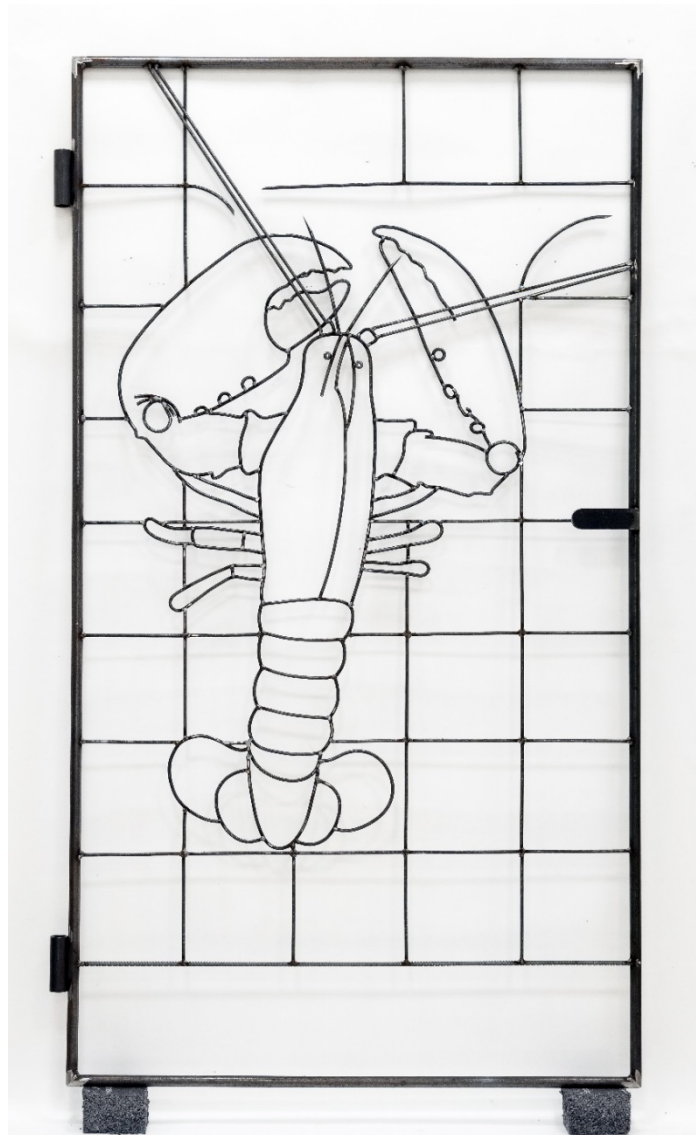

Photo Material Overview

The Liberation of Animals from their Cages XXI/Lobster, 2018
Steel, lacquer
194 x 110 cm x 8 cm
Courtesy Jacky Strenz, Frankfurt/Main and the artist
Photo: Andy Keate

Seven Sleepers, 2020
 Sculpture group with 7 figures, 215 x 450 x 100 cm
 Installation view: The Clark Art Institute, Williamstown, USA
 Courtesy Jacky Strenz, Frankfurt and the artist

Mureen / Lion School, 2016
 Styrofoam, acrylic paint, steel, plaster, wood
 170 x 245 x 19 cm
 The New Institute

Bee Relief / The Liberation of Animal from their Cages VII, 2018
 Relief, Styrofoam, acrylic paint, steel, transparent paper, wood
 135 x 179,5 x 22 cm
 Private collection