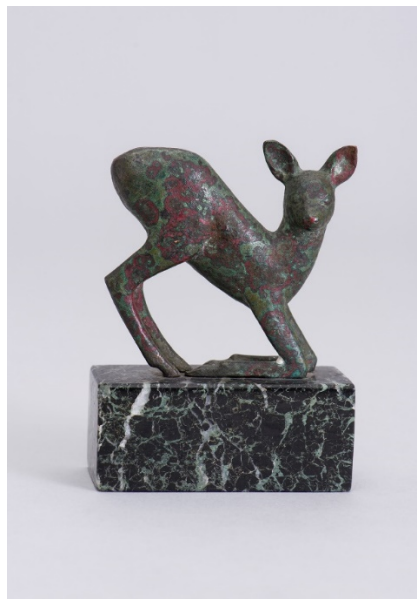

Renée Sintenis
Knieendes Reh, 1915
7.6 cm
Georg Kolbe Museum
Photo: Markus Hilbich