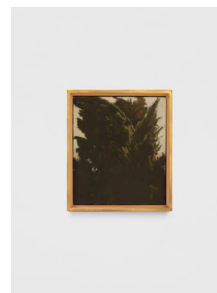

-
1. **Israel Hershberg**
View From Giglio - Fall
2023
oil on linen mounted on wood
67.3 x 100.1 x 3 cm
framed 97 x 130 x 6 cm

Courtesy the artist and Plan B Cluj, Berlin

2. **Israel Hershberg**
The Chameleon
1997
oil on canvas mounted on wood
33 x 26.5 cm

Photo: Trevor Good
Courtesy Sheila and Nahum Gelber Collection, Jerusalem

3. **Israel Hershberg**
Tree Fragment
2001
oil on canvas and wood
17 x 18.7 cm
framed 19.3 x 21.3 x 4.3 cm

Photo: Trevor Good
Courtesy the artist and Plan B Cluj, Berlin

4. **Israel Hershberg**

Tree-Oh

2001

oil on canvas mounted on wood

21.8 x 23 cm

Photo: Trevor Good

Courtesy the Collection of Judith Cooper-Weill, Tel Aviv

5. **Israel Hershberg**