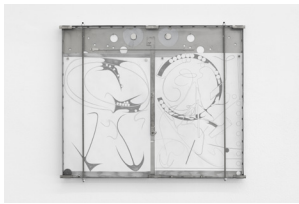

Walking Labyrinths

2022

Graphite on paper, magnets, metal box, glass

36,5 × 45 cm