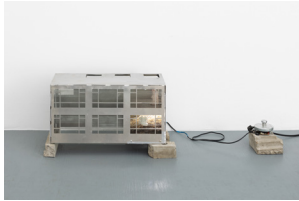

**DAMIEN
&
THE LOVE GURU**

Mathis Pfäffli
lucid strolls

7 September – 17 November 2023

Hausgeist (Rigistrasse)

2020

Aluminum, glass, concrete, rivets, a shovel of garden soil, remaining seeds from spring, LED, cables

45 × 20 cm