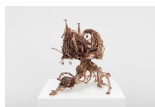

Max Hooper Schneider

Dendrite Bonsai (Artichoke Heart), 2023

copper electroplated vegetables and wooden shrub
assemblage

60 x 66 x 63 cm - 23 5/8 x 26 x 24 3/4 in

© Max Hooper Schneider, courtesy Maureen Paley, London

Photo: Stephen James