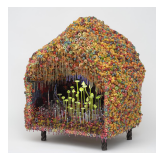

Max Hooper Schneider
Cereal Cave, 2023
modelled plywood box, UV blown glass mushrooms, epoxy resin, assorted matter and toy dogs, cereals, UV LED light, powder coated aluminium table
59 x 50 x 38 cm - 23 1/4 x 19 3/4 x 15 in
© Max Hooper Schneider, courtesy Maureen Paley, London
Photo: Paul Salveson