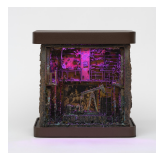

Max Hooper Schneider
Tar Beach, 2023
modelled plywood box, motorised miniature, assorted matter, LED light, powder coated aluminium armature
28 x 28 x 22 cm - 11 x 11 x 8 5/8 in
© Max Hooper Schneider, courtesy Maureen Paley, London
Photo: Paul Salveson