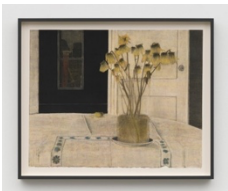

CHAPTER NY

Christopher Culver

Manhattan

October 27 – December 9, 2023

Christopher Culver

Broken Wing, 2023

Charcoal and pastel on paper

18 1/2 x 23 in (47 x 58.4 cm)

20 7/8 x 25 1/4 in (53 x 64.1 cm) (framed)

(CC 2125)

Christopher Culver

Flowers, 2023

Charcoal and pastel on paper

18 1/2 x 23 1/2 in (47 x 59.7 cm)

20 7/8 x 25 3/4 in (53 x 65.4 cm) (framed)

(CC 2128)