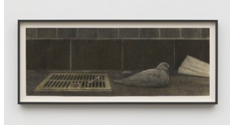

23 1/4 x 32 in (59.1 x 81.3 cm) (framed)

(CC 2118)

Christopher Culver

Closer, 2023

Charcoal and pastel on paper

10 x 7 in (25.4 x 17.8 cm)

12 3/8 x 9 1/4 in (31.4 x 23.5 cm) (framed)

(CC 2130)

CHAPTER NY

Christopher Culver

Laura, 2023

Charcoal and pastel on paper

17 x 23 in (43.2 x 58.4 cm)

19 3/8 x 25 1/4 in (49.2 x 64.1 cm) (framed)

(CC 2133)

Christopher Culver