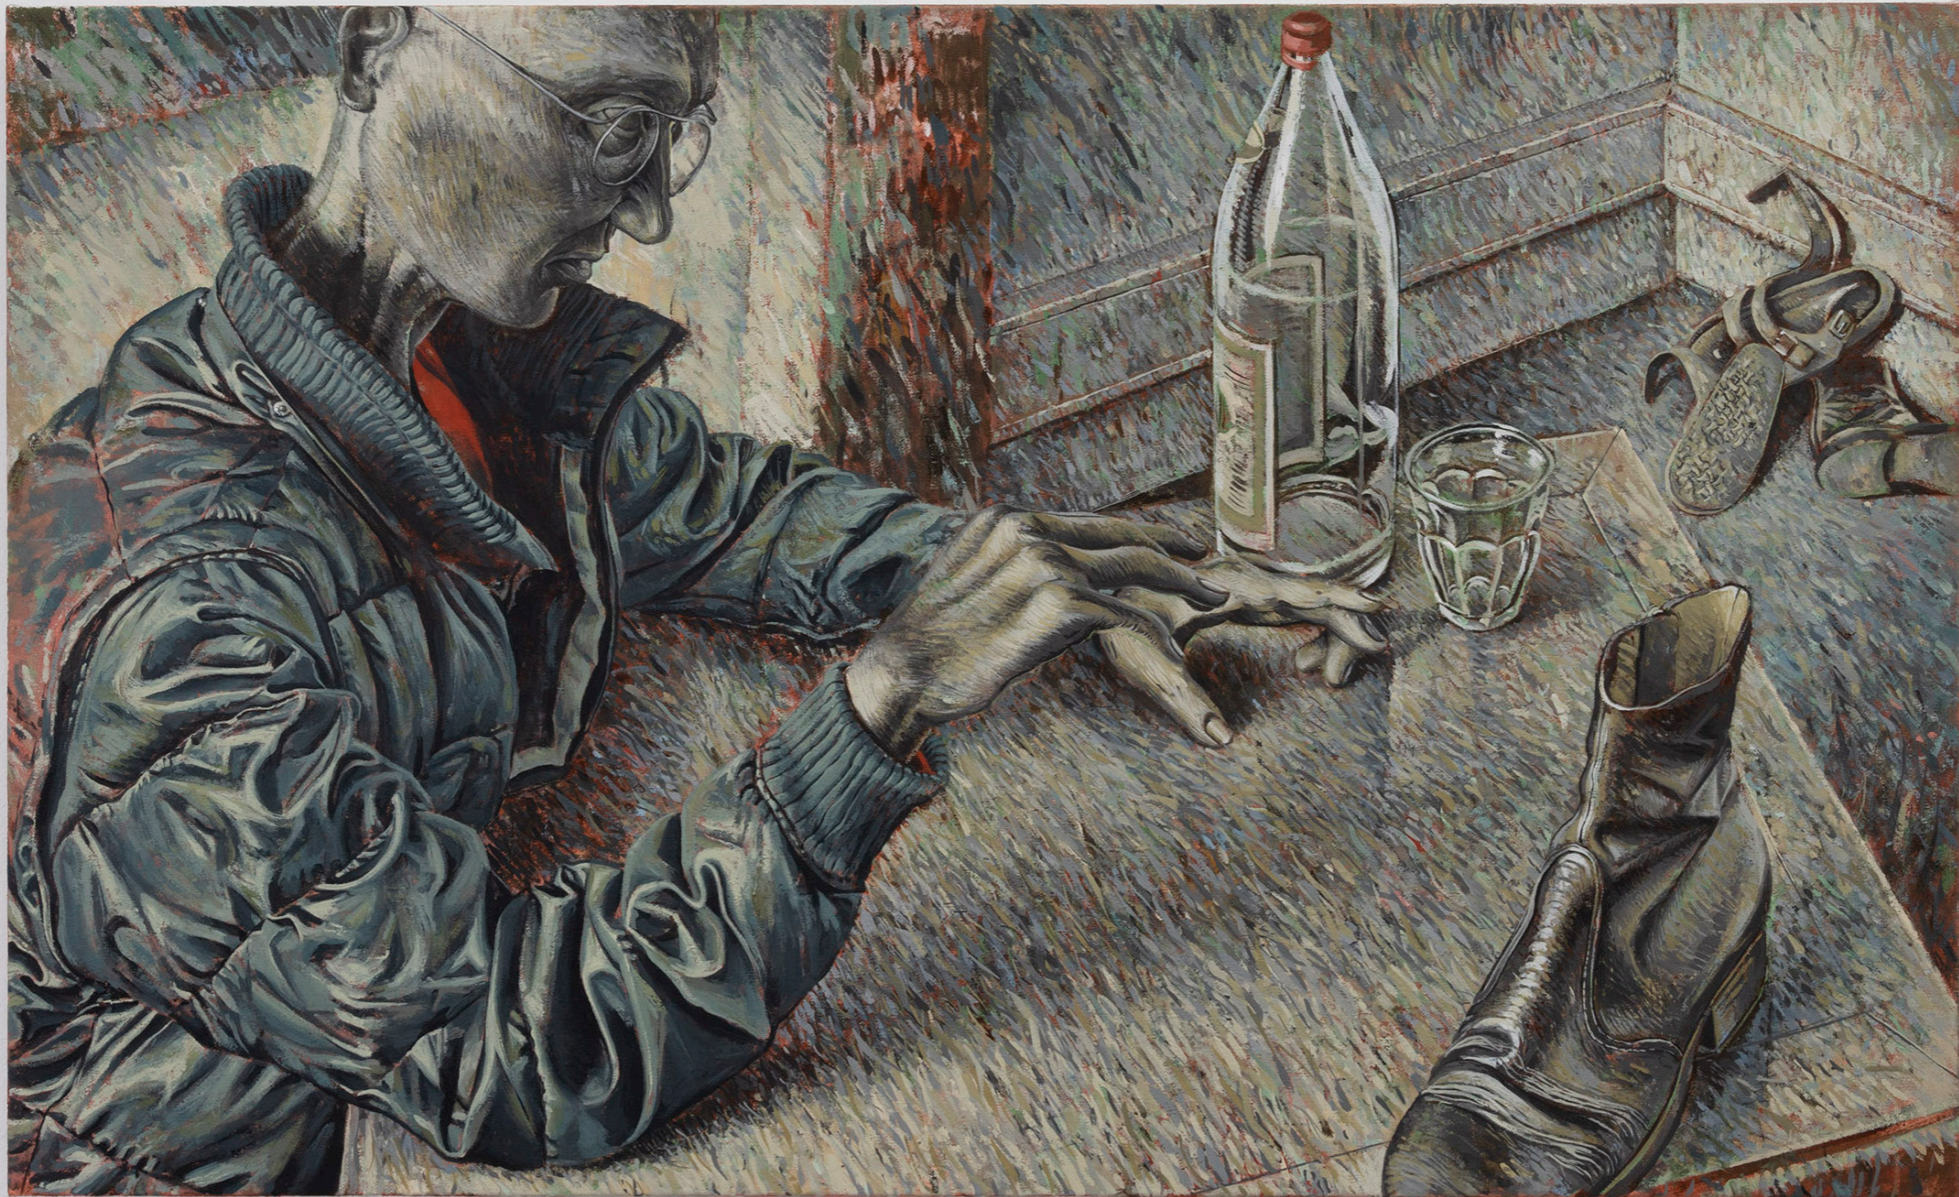

Installation view, Jannis Marwitz, Doorbell rings - all paintings hide, Lucas Hirsch, Düsseldorf, 2023

Doorbell rings, 2023  
Tempera and silver leaf on wooden panel  
30 x 20 cm

Hair, 2023  
Tempera on wooden panel  
35 x 25 cm

Installation view, Jannis Marwitz, Doorbell rings - all paintings hide, Lucas Hirsch, Düsseldorf, 2023

Compulsion, Constraint, Necessity, 2023  
Tempera on canvas  
80 x 150 cm

Hair, 2023  
Encaustic on canvas mounted on wooden panel  
32 x 24 cm