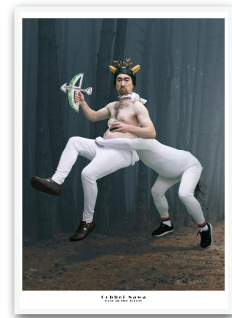

XYZ_cool invitations 9_22_16

COBRA

Cobhei • N, 2022

lambda print, photo paper, 59.4 x 42 cm