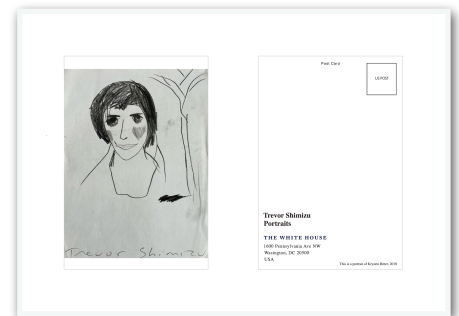

XYZ_cool invitations 9_22_16

COBRA

Cobhei • N, 2022

lambda print, photo paper, 59.4 x 42 cm

XYZ_cool invitations 9_22_17

Elza Sile

2022

mixed media , 31 x 20 cm

XYZ_cool invitations 9_22_18

Trevor Shimizu

Portrait , 2022

C-print , 29.7 x 21 cm

XYZ_cool invitations 9_22_19

Futoshi Miyagi

Bring me to the other side , 2022

Paper, glitter, instant film, crayons, envelopes ,