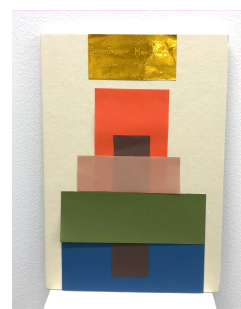

XYZ_cool invitations 9_22_14

Maki Katayama
German Stegmaier / Merrill Wagner/ Imiknobel/ Hanamiletic , 2022
Japanese paper, tonal color, color foil
glue on the panel , 15.8x22.7 cm