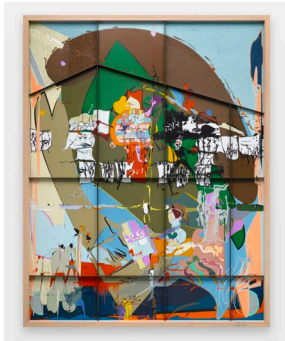

*Blurred Earth Compass, 2023*

Nylon paint on fabric; stained ash; powder coated aluminum

114 1/4 x 90 5/8 x 3 3/8 inches (290 x 230 x 9 cm)

*The plan was D, for dog, but also others, 2023*

Nylon paint on fabric; stained ash; powder coated aluminum

98 3/8 x 84 5/8 x 3 3/8 inches (250 x 215 x 8.6 cm)

*Evidence of Theatre (they sold), 2023*

Sprayed aluminum; screen printed aluminum; steel; cast jesmonite; cast pewter; grape vine; handmade paper; cast plaster; metallic beads; stitched fabric; resin; oak; cardboard; hammered lead ; brass bells; nylon inks  
98 1/2 x 84 3/4 x 17 inches (250 x 215 x 43 cm)

*Modern Sluice, 2023*

Aluminum; steel; cross sawn oak; glazed ceramic; paper; fabric; modelboard; cast Jesmonite; cast pewter; resin; birdseye maple; nylon ink; cast jesmonite; nylon inks  
43 1/2 x 100 1/2 x 27 1/2 inches (111 x 255 x 70 cm)