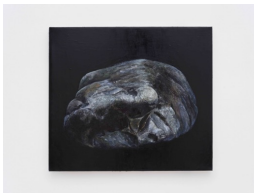

2023

oil on canvas

21 x 30 cm

DT_PA_23_0011

高木 大地 DAICHI TAKAGI

Spiderweb

2023

oil on canvas

41 x 53 cm

DT_PA_23_0012

高木 大地 DAICHI TAKAGI

Stone

2023

oil on canvas

19 x 27.5 cm

DT_PA_23_0013

高木 大地 DAICHI TAKAGI

Stone

2023

oil on canvas

53 x 60.6 cm

KAYOKOYUKI

2-14-14 Komagome, Toshima-ku, Tokyo 170-0003 Japan

〒170-0003 東京都豊島区駒込2-14-14