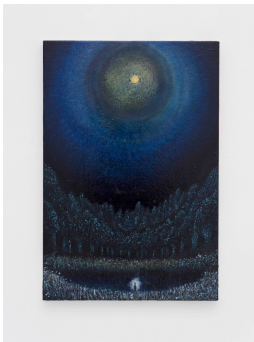

2023

oil on canvas

21 x 30 cm

DT_PA_23_0011

高木 大地 DAICHI TAKAGI

Spiderweb

2023

oil on canvas

info@kayokoyuki.com / +81(0)3-6873-6306

www.kayokoyuki.com

DT_PA_23_0014

高木 大地 DAICHI TAKAGI

Storm

2023

oil on canvas

130.3 x 162 cm

DT_PA_23_0015

高木 大地 DAICHI TAKAGI

Tree Trunk

2023

oil on canvas

72.7 x 50 cm

DT_PA_23_0016

高木 大地 DAICHI TAKAGI