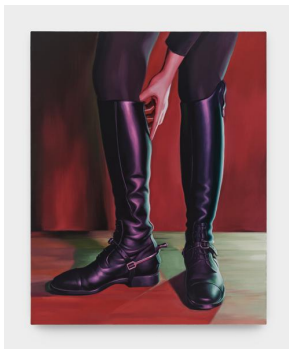

Logan Criley: Cruel Arithmetic

5538 Santa Monica Blvd ▪ Oct 21 - Nov 25, 2023

Apostate Angel

2023

Oil on linen

20"h x 16"w (51 x 40½cm)

Liturgy

2023

Oil on linen

65"h x 80"w (165 x 203cm)

Splendid Vassalage

2023

Oil on linen

40"h x 32"w (101½ x 81cm)

Articles of Doubt

2023