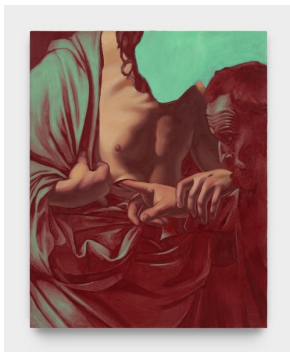

Logan Criley: Cruel Arithmetic

5538 Santa Monica Blvd ▪ Oct 21 - Nov 25, 2023

Apostate Angel

2023

Oil on linen

20"h x 16"w (51 x 40½cm)

Liturgy

2023

Oil on linen

65"h x 80"w (165 x 203cm)

Splendid Vassalage

2023

Oil on linen

40"h x 32"w (101½ x 81cm)

Articles of Doubt

2023

Oil on linen

40"h x 32"w (101½ x 81cm)

Golden Boy

2023

Oil on linen

24"h x 20"w (61 x 51cm)

Blood of the Beasts

2023