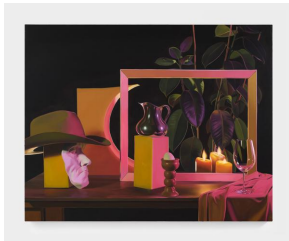

Altar

2023

Oil on linen

48"h x 60"w (122 x 152½cm)