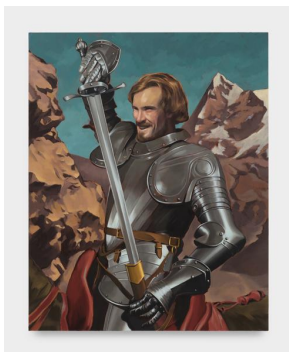

Oil on linen

24"h x 20"w (61 x 51cm)

Altar

2023

Oil on linen

48"h x 60"w (122 x 152½cm)

Pat Tillman's Last Stand

2023

Oil on linen

50"h x 40"w (127 x 101½cm)

Majestic, Though In Ruin

2023

Oil on linen

24"h x 20"w (61 x 51 cm)