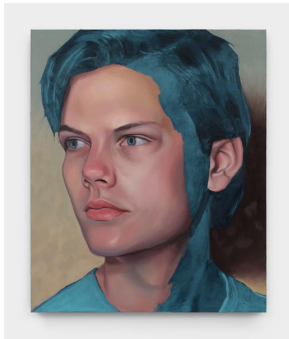

Oil on linen

65"h x 80"w (165 x 203cm)

Splendid Vassalage

2023

Oil on linen

40"h x 32"w (101½ x 81cm)

Articles of Doubt

2023

Oil on linen

40"h x 32"w (101½ x 81cm)

Golden Boy

2023

Oil on linen

24"h x 20"w (61 x 51cm)

Blood of the Beasts

2023

Oil on linen

24"h x 20"w (61 x 51cm)

Sehnsucht

2023

Oil on linen

50"h x 40"w (127 x 101½cm)

Blue Avicii

2023

Oil on linen

24"h x 20"w (61 x 51cm)

Altar

2023

Oil on linen

48"h x 60"w (122 x 152½cm)

Pat Tillman's Last Stand

2023