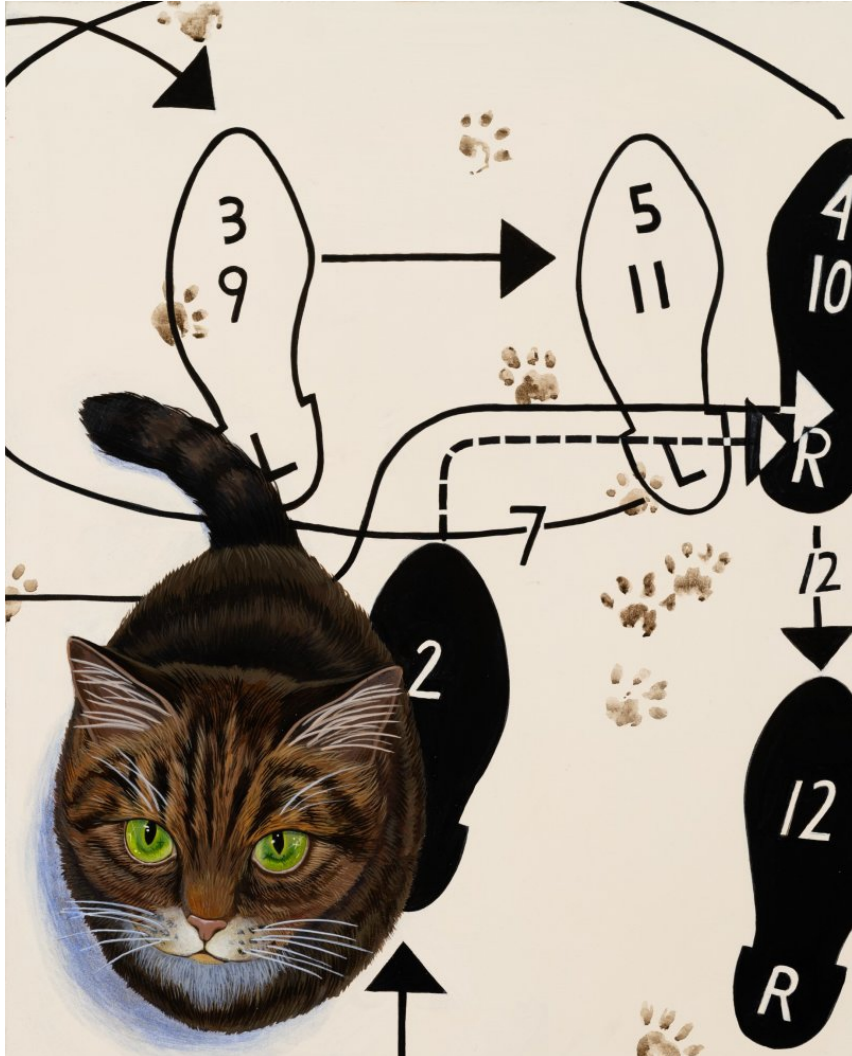

Belenius

Sally J. Han

The Dance Floor, 2023

Acrylic paints on paper mounted on wood panel
50.8 x 40.6 cm

Belenius
Ulrikagatan 13
115 23 Stockholm
Sweden