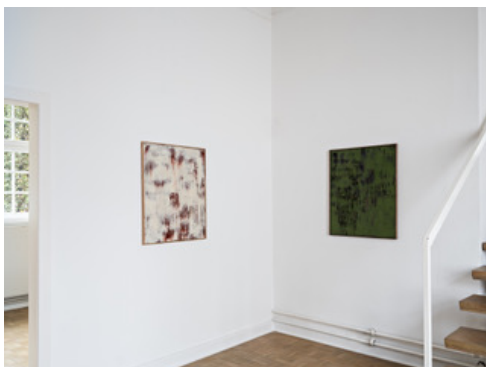

Analisa Teachworth, *Epilogue*, 2023
Beewax on canvas
67 x 81,5 cm
Analisa Teachworth, *Crimson*, 2023
Beewax on canvas
67 x 81,5 cm
Courtesy of the artist
Exhibition view, *Altered*, Kunstverein
Bielefeld 2023, Photo: Fred Dott