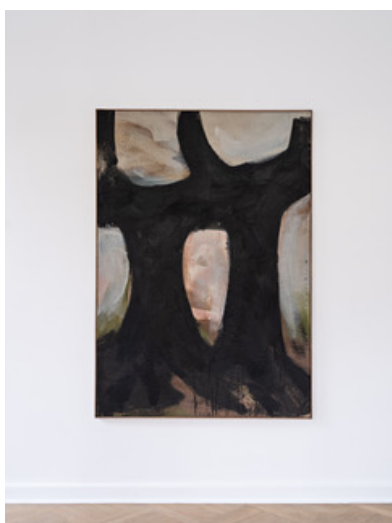

Analisa Teachworth, *To Listen*, 2023
Beewax on canvas
190 x 160 cm
Courtesy of the artist
Exhibition view, *Altered*,
Kunstverein Bielefeld 2023,
Photo: Fred Dott