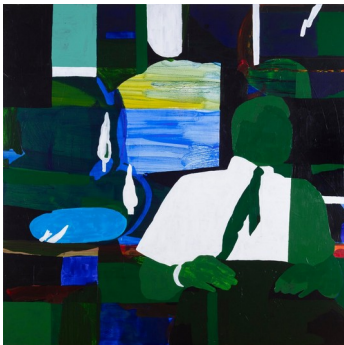

Charlie Alston | Tonight turns to Day

November 10, 2023 - December 29, 2023

Charlie Alston
Jet Calendar California

2023
acrylic and enamel on canvas
180 x 180 cm
70 3/4 x 70 3/4 in

Charlie Alston
Almost Night

2023
acrylic and enamel on canvas
180 x 180 cm
70 3/4 x 70 3/4 in

Charlie Alston
SWEEPSTAKES, "Tour The World" Poster

2023
acrylic and enamel on canvas
180 x 180 cm
70 3/4 x 70 3/4 in

Charlie Alston
ARMY Travel Billboard

2023
acrylic and enamel on canvas
170 x 220 cm
67 x 86 2/3 in

Charlie Alston
Tonight Turns To Day

2023
acrylic and enamel on canvas
220 x 170 cm
86 2/3 x 67 in

Charlie Alston
Today Turns To Night

2023
acrylic and enamel on canvas
220 x 170 cm
86 2/3 x 67 in