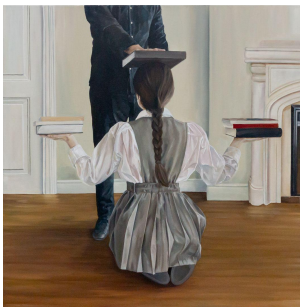

Noelia Towers
Discipline, 2022
oil on canvas
40 x 40 in.
101.6 x 101.6 cm