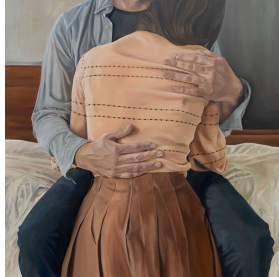

Noelia Towers
Father Figure, 2022
oil on canvas
40 x 40 in.
101.6 x 101.6 cm

Noelia Towers
Event Horizon, 2022
oil on canvas
48 x 48 in.
121.92 x 121.92 cm

Noelia Towers
Trust Fall, 2022
oil on canvas
40 x 40 in.
101.6 x 101.6 cm

Noelia Towers
The Swallow Incident, 2022
oil on canvas
24 x 30 in.
60.96 x 76.2 cm

Noelia Towers
Tender, Loving Care, 2022
oil on canvas
36 x 36 in.
91.44 x 91.44 cm

Noelia Towers
Persuasion, 2022
oil on canvas
36 x 36 in.
91.44 x 91.44 cm