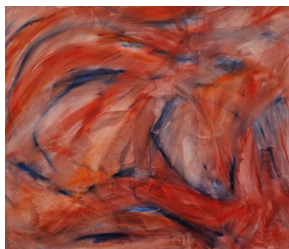

BERNHEIM

THOMAS SAUTER

Excerpts

Bernheim, Zürich
November 10 - December 22, 2023

Alveolen, 2022
Oil on canvas
120 x 140.5 x 4.5 cm
47 1/4 x 55 1/4 x 1 3/4 in
(SAUTE000134)

Lotion, 2023
Oil on canvas
120 x 140.5 x 4.5 cm
47 1/4 x 55 1/4 x 1 3/4 in
(SAUTE000129)

Om, 2023
Oil on canvas
120 x 140.5 x 4.5 cm
47 1/4 x 55 1/4 x 1 3/4 in
(SAUTE000135)

Lilies, 2023
Oil on canvas
120 x 140.5 x 4.5 cm
47 1/4 x 55 1/4 x 1 3/4 in
(SAUTE000131)

Wetlands, 2023
Oil on canvas
120 x 140.5 x 4.5 cm
47 1/4 x 55 1/4 x 1 3/4 in
(SAUTE000133)