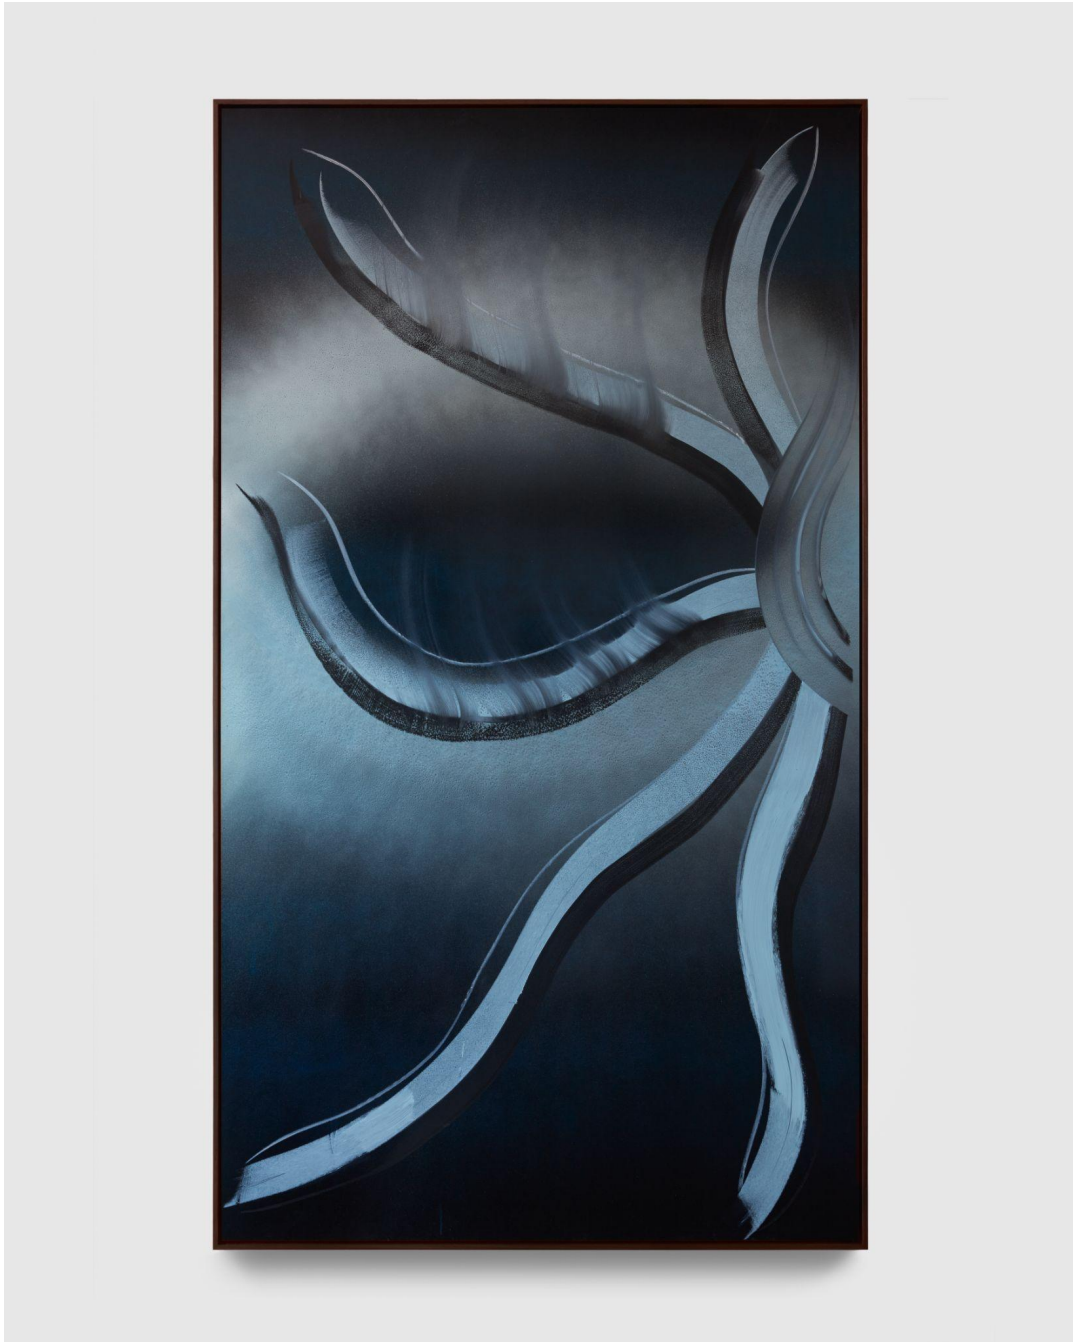

# LE MAXIMUM

**Edouard NG**

*Alberto*

November 11 - December 16, 2023

**Alberto L1.** Oil & metallic automotive paint on cast acrylic sheet in walnut frame, 84 x47 inches.

# LE MAXIMUM

**Alberto L2.** Oil & metallic automotive paint on cast acrylic sheet in walnut frame, 84 x 47 inches.