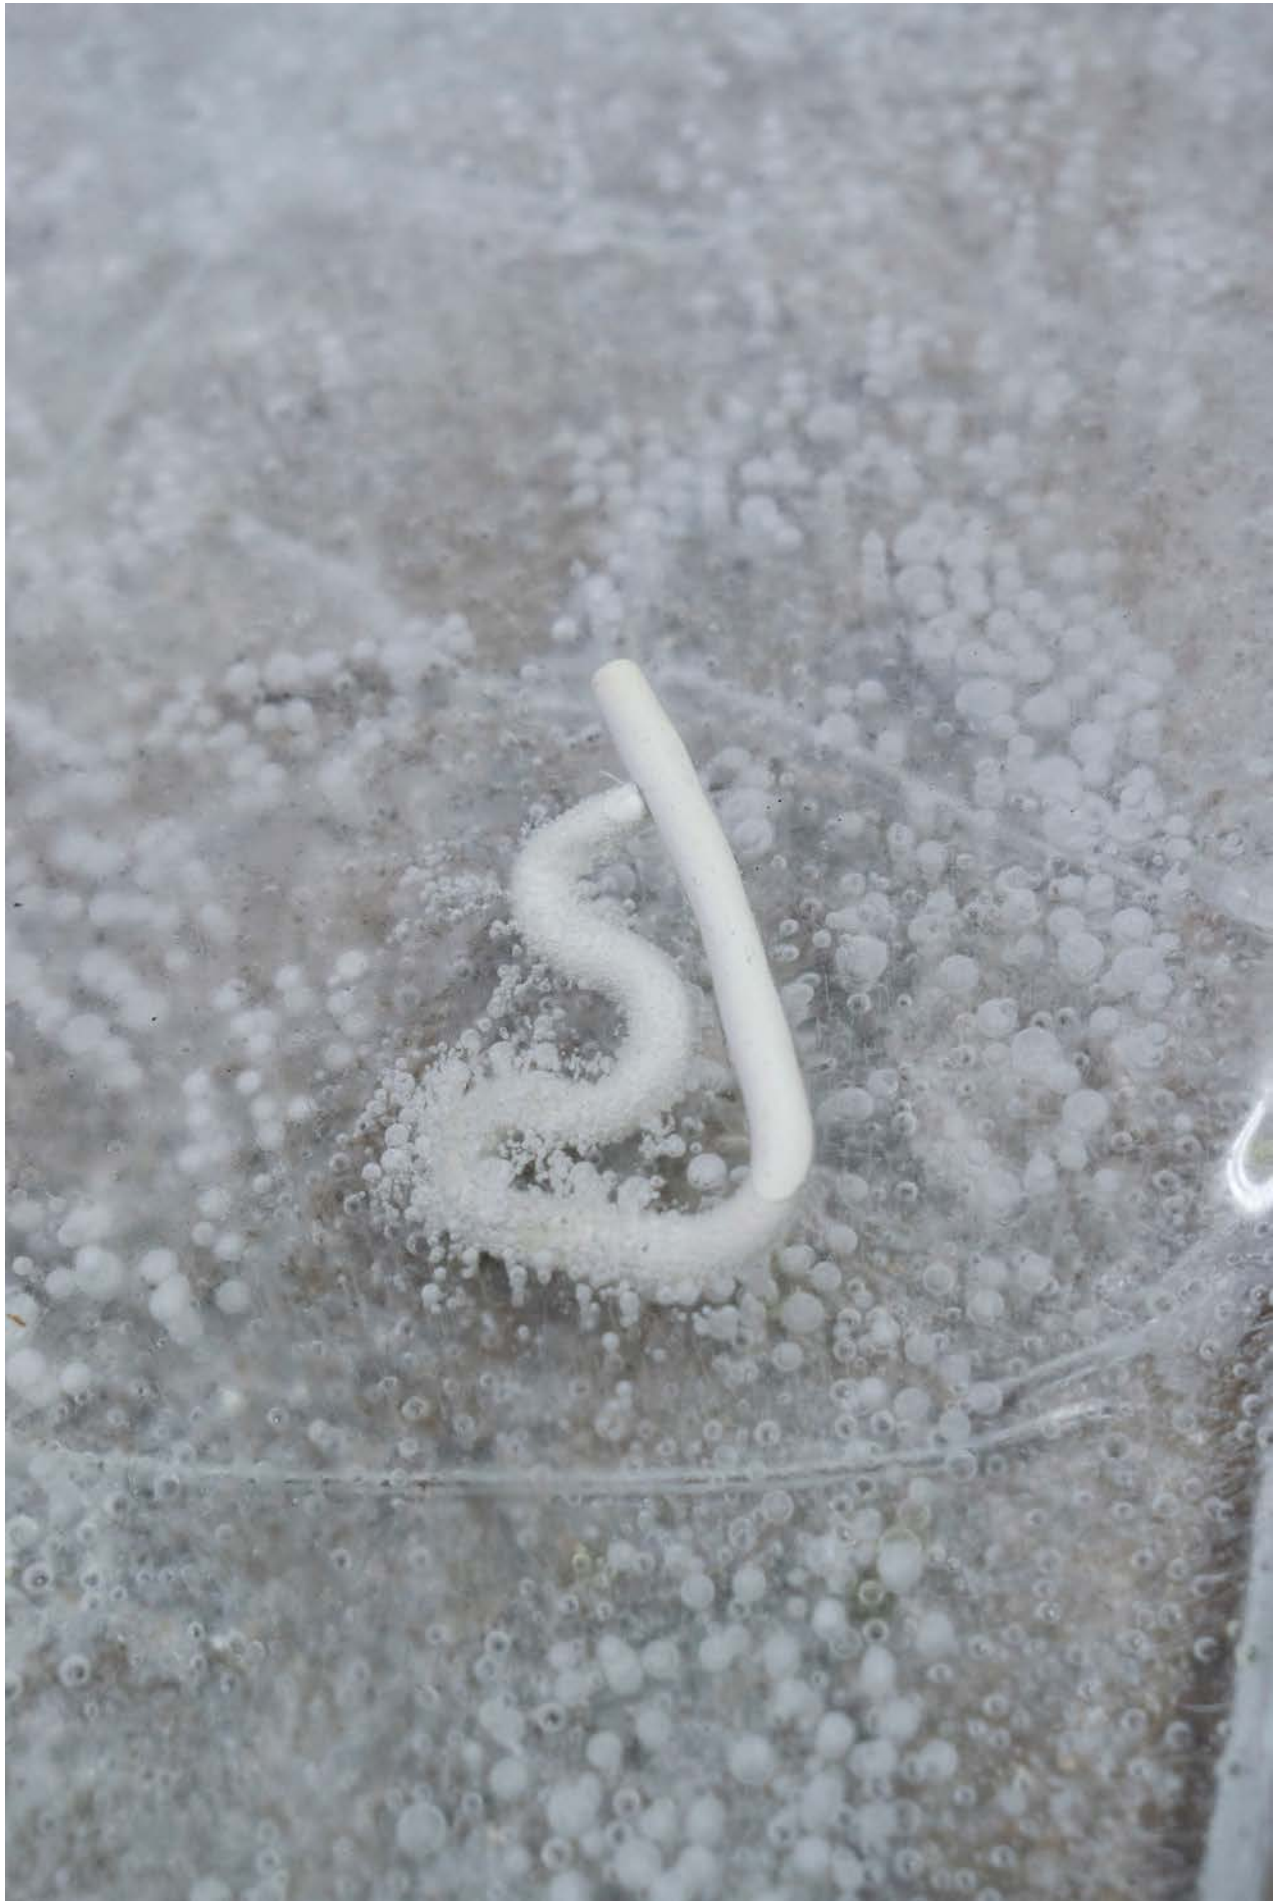

Sophia Belkin & Mégane Voghell, *pond* (detail), 2019, resin, textile, embroidery, pastel, oil, wood crayon, paper frozen in ice, 4' x 8'

Sophia Belkin, *pond (detail)*, 2019, resin frozen in ice, dimensions variable.

Sophia Belkin & Mégane Voghell, *pond* (detail), 2019, resin, textile, embroidery, pastel, oil, wood crayon, paper frozen in ice, 4' x 8'

Mégane Voghell, *Éclat dans l'oeil*, 2018, pastels gras et secs sur papier, frozen in ice, 11" x 14"

Sophia Belkin, *pond* (detail), 2019, resin, textile, embroidery frozen in ice, dimensions variable

Sophia Belkin, *pond* (detail), 2019, textile, embroidery frozen in ice, dimensions variable

Sophia Belkin, *pond* (detail), 2019, resin frozen in ice, dimensions variable.