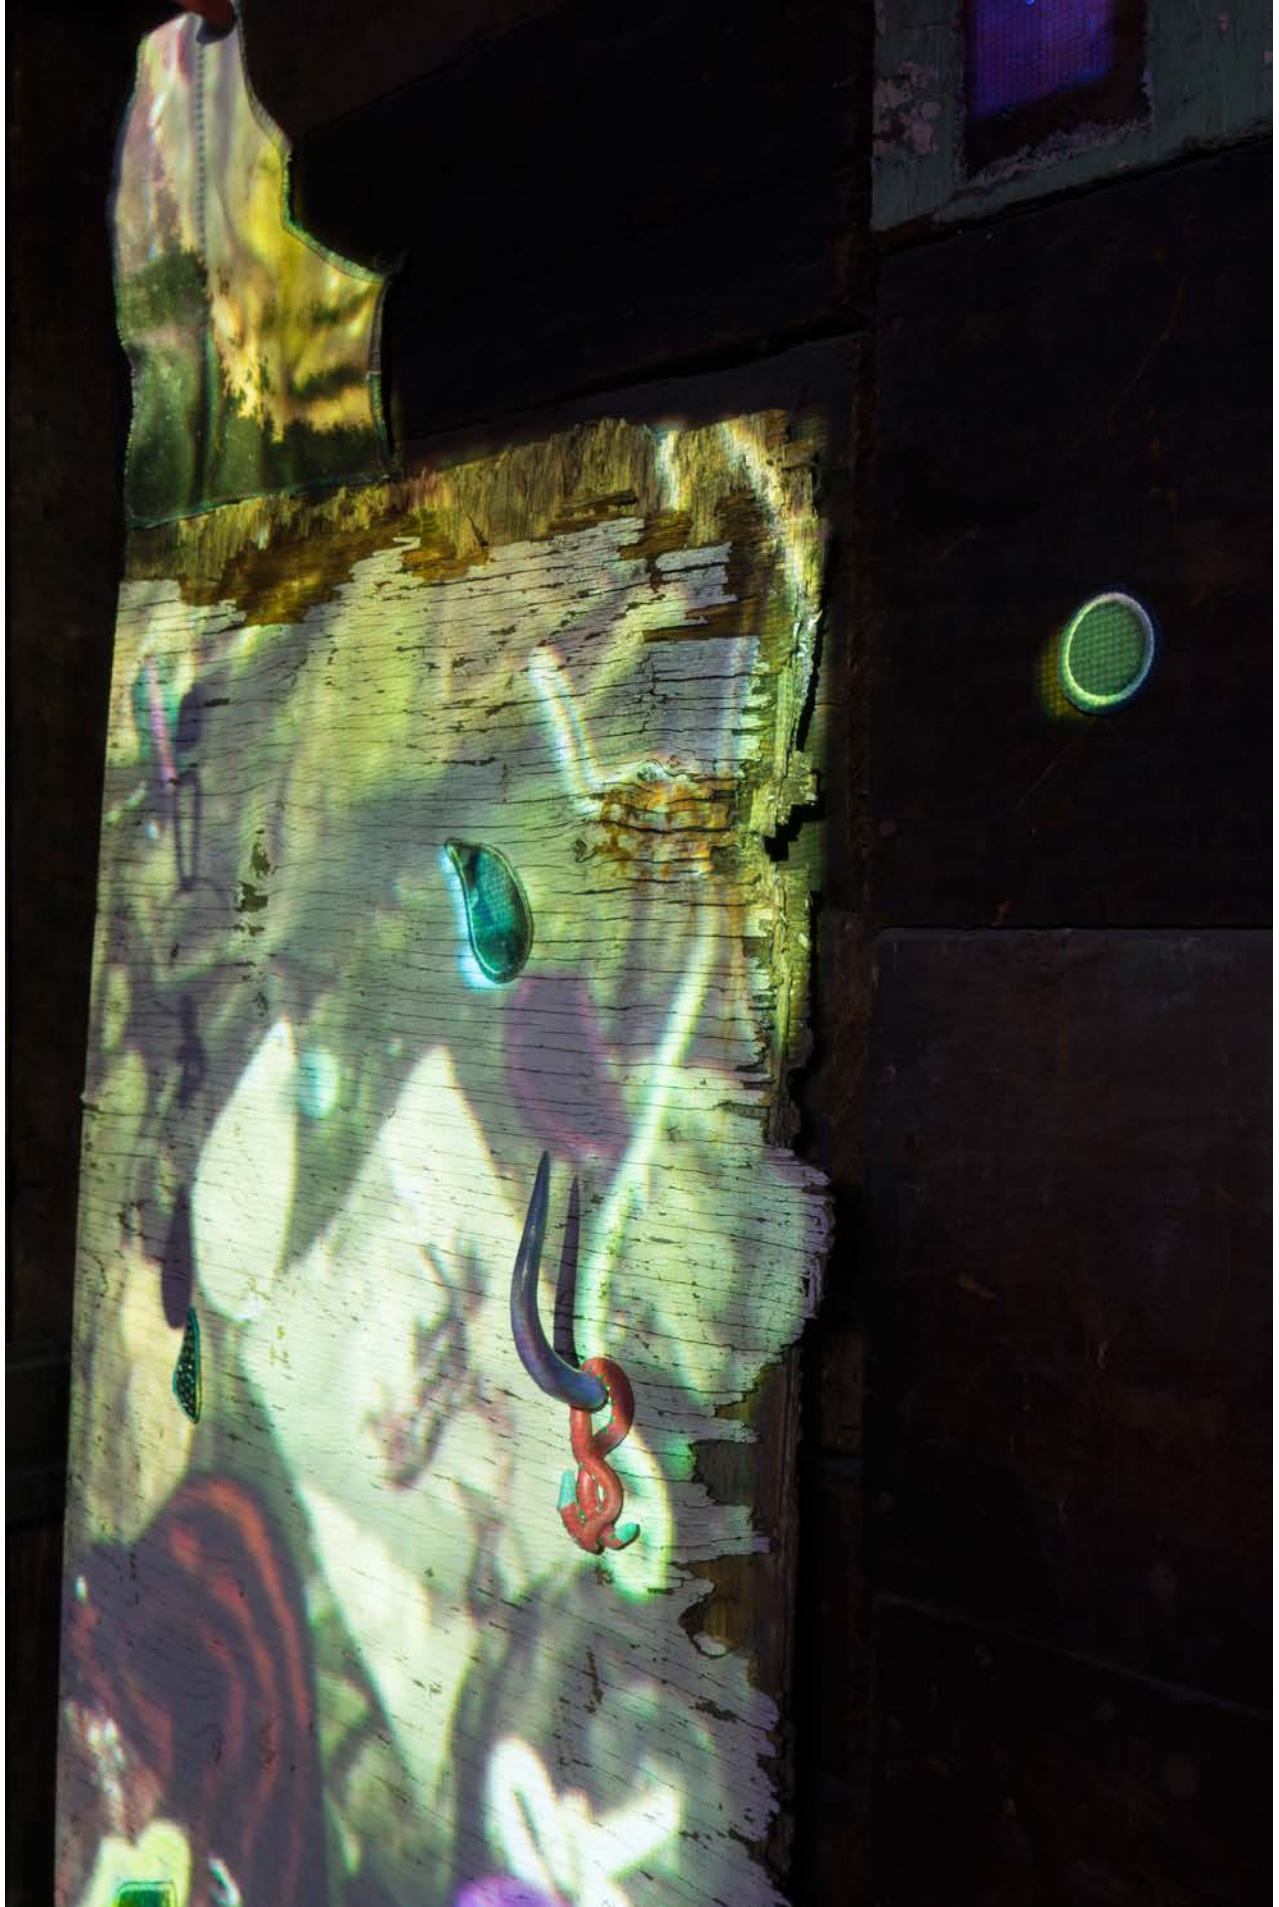

Sophia Belkin & Mégane Voghell, *à condition*, 2019, Exhibition view, Calaboose, Montréal.

Mégane Voghell, *Naissance aveugle (pierre tombale)*, 2019, pastels gras, sec, huile, cire sur papier, glace, 18.5" x 22"

Sophia Belkin & Mégane Voghell, *à condition*, 2019, Exhibition view, Calaboose, Montréal.

Sophia Belkin, *Marsh Annex*, 2019, projected video, wood, resin, textile, embroidery, found objects, dimensions variable.