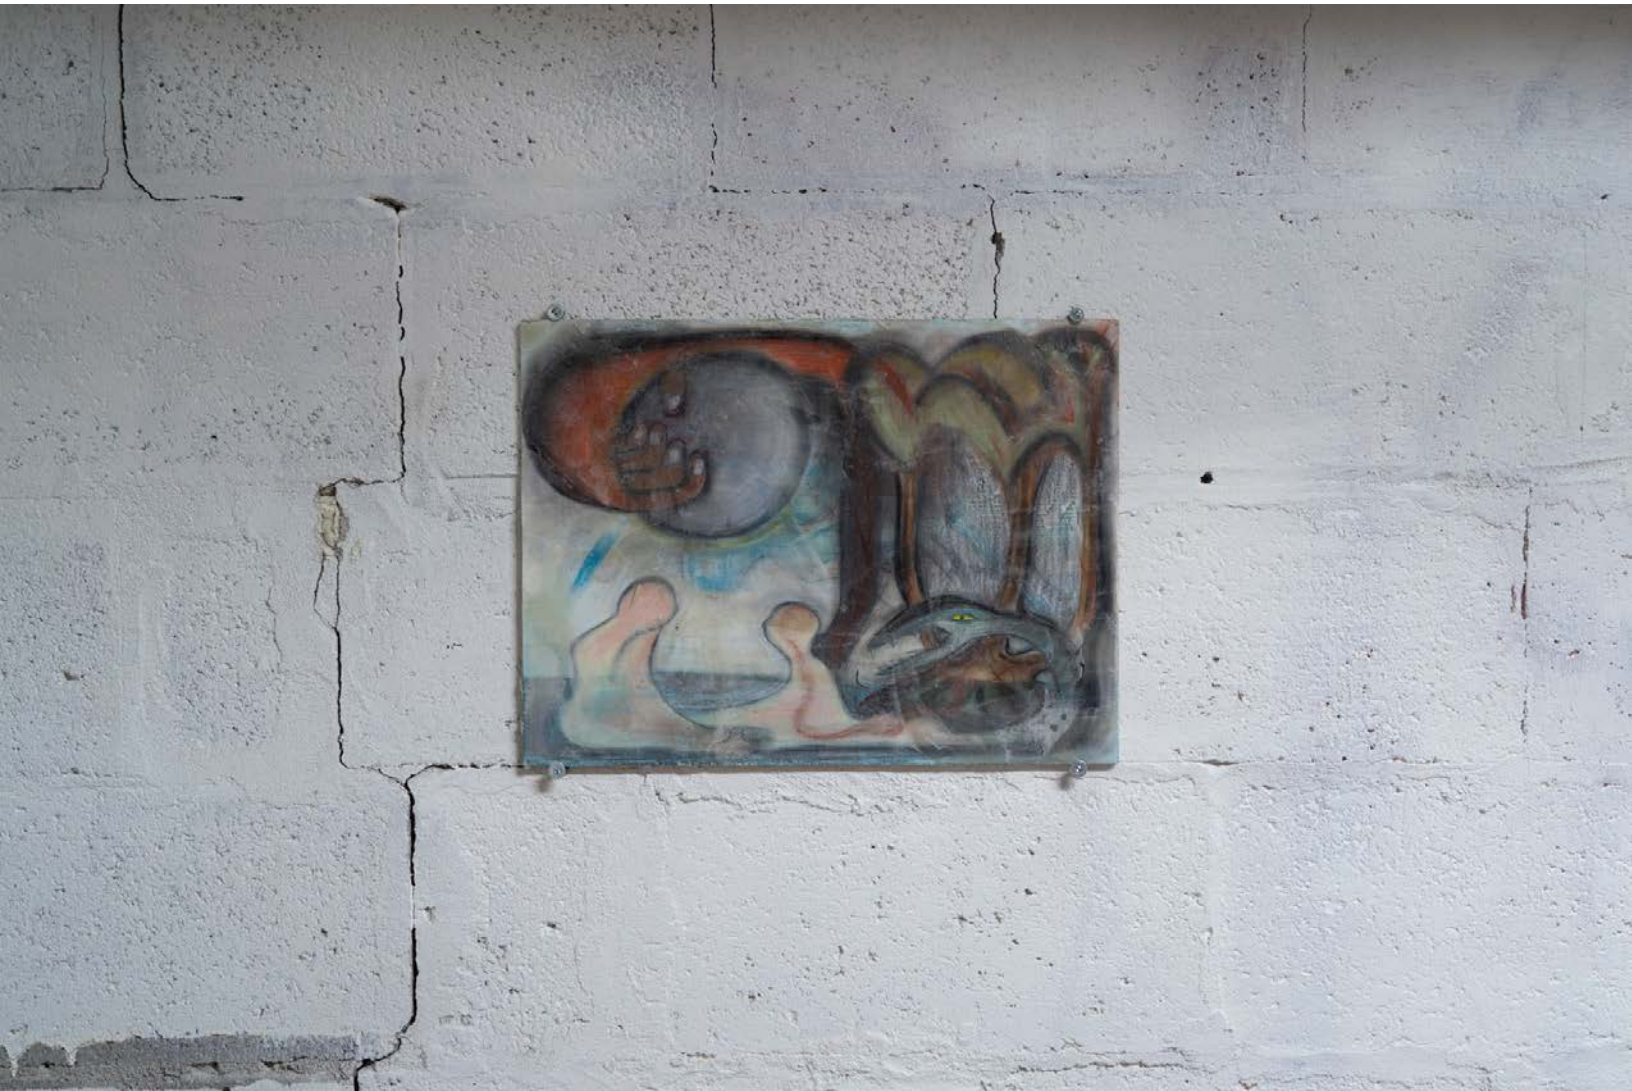

Sophia Belkin, *pond (detail)*, 2019, resin, textile frozen in ice, dimensions variable.

Sophia Belkin, *pond* (detail), 2019, resin, dimensions variable.

Sophia Belkin, *pond (detail)*, 2019, textile, embroidery frozen in ice, dimensions variable.

Sophia Belkin, *pond* (detail), 2019, resin, magnet, dimensions variable.

Sophia Belkin & Mégane Voghell, *à condition*, 2019, Exhibition view, Calaboose, Montréal.

Mégane Voghell, *Rencontre sous la lune*, 2018, pastel gras et sec et graphite sur masonite, 12" x 16"