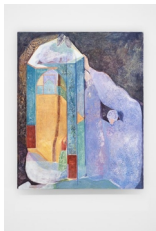

14 Rue des Coutures Saint-Gervais, Paris

Robin F. Williams

Afterglow (Ripley), 2023
Oil and acrylic on canvas
26 x 20 in (66 x 50.8 cm)
(WILR001)

Leah Ke Yi Zheng

Eye, 2021
Pigment on silk over shaped stretcher
Overall 10 5/8 x 12 3/4 in (27 x 32.4 cm)
(ZHE002)

Pardiss Amerian

I promise, all the ruins, 2023
Oil on linen
60 x 48 in (152.4 x 121.9 cm)
(AME003)

Julie Curtiss

The Gift, 2023
Airbrushed acrylic and gouache on paper
9 x 12 1/4 in (22.9 x 31.1 cm)
15 1/16 x 18 1/16 in (38.2 x 45.9 cm) framed
(CUR001)