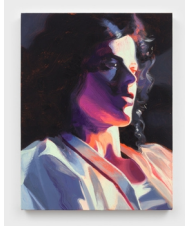

14 Rue des Coutures Saint-Gervais, Paris

Robin F. Williams

Afterglow (Ripley), 2023
Oil and acrylic on canvas
26 x 20 in (66 x 50.8 cm)
(WILR001)

Leah Ke Yi Zheng

Eye, 2021
Pigment on silk over shaped stretcher
Overall 10 5/8 x 12 3/4 in (27 x 32.4 cm)
(ZHE002)