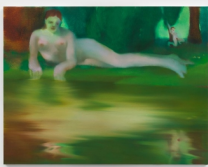

Elizabeth Glaessner

Twisted Shadow, 2023
Oil on linen
26 x 34 1/16 in (66 x 86.5 cm)
(GLA001)