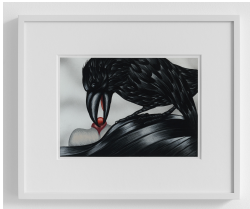

14 Rue des Coutures Saint-Gervais, Paris

Robin F. Williams

Afterglow (Ripley), 2023
Oil and acrylic on canvas
26 x 20 in (66 x 50.8 cm)
(WILR001)

Leah Ke Yi Zheng

Eye, 2021
Pigment on silk over shaped stretcher
Overall 10 5/8 x 12 3/4 in (27 x 32.4 cm)
(ZHE002)

Pardiss Amerian

I promise, all the ruins, 2023
Oil on linen
60 x 48 in (152.4 x 121.9 cm)
(AME003)

Julie Curtiss

The Gift, 2023
Airbrushed acrylic and gouache on paper
9 x 12 1/4 in (22.9 x 31.1 cm)
15 1/16 x 18 1/16 in (38.2 x 45.9 cm) framed
(CUR001)