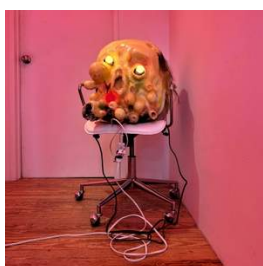

Rolf Nowotny

SLEPTILT, 2022

Carved polyurethane, acrylic paint, epoxy and light bulbs

19 x 16 x 24 in.

48.26 x 40.64 x 60.96 cm

RN0020