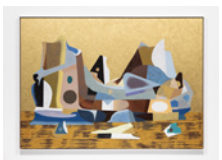

Tobacco Iceberg, 2023
Oil on canvas
60 x 84 inches
61½ x 85½ inches (framed)