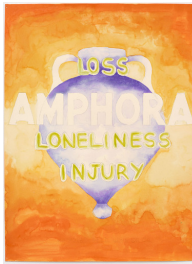

Rosemary Mayer
Amphora / Loss Loneliness Injury, 1983
Watercolor and pencil on paper
20 x 15 inches
18287