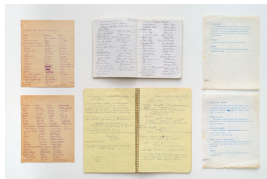

Watercolor and pencil on paper, framed.  
10 1/4 x 14 1/8 inches (26.04 x 35.88 cm)  
(RMA0008.HHG)

Counterclockwise from top left:

*"Everything that's influenced my work / me,"* ca. 1978

*Notes on Hegel and the history of the history of balloons,* ca. 1977