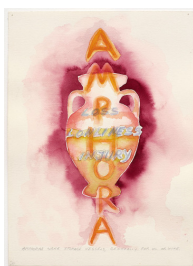

Rosemary Mayer
Amphora / Loss Lonliness Injury, 1983
Watercolor and pencil on paper
14 1/4 x 10 1/4 inches
18288