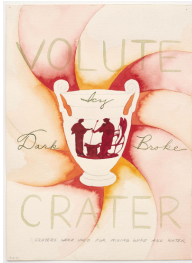

Rosemary Mayer
Volute Crater / Icy Dark Broke, 1983
Watercolor and pencil on paper
14 1/4 x 10 1/4 inches
18291