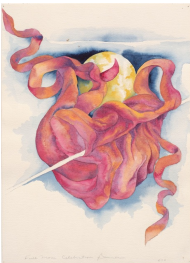

## **Rosemary Mayer** *Noon Has No Shadows*

November 12th - December 23rd

**Rosemary Mayer**  
*Joan's Floral*, 1982  
Watercolor and pencil on paper  
19 x 26 inches  
18251

**Rosemary Mayer**  
*Connections*, 1978  
Colored pencil, graphite, and ink on paper  
20 x 26 inches  
18275

**Rosemary Mayer**  
*Full Moon Celebration Banner*, 1981  
Watercolor and pencil on paper  
14 1/4 x 10 1/4 inches  
18253

**Rosemary Mayer**  
*Festive Tent with Lanterns*, 1975  
Colored pencil and pastel on paper  
14 1/2 x 17 3/4 inches  
36.83 x 45 cm  
18255