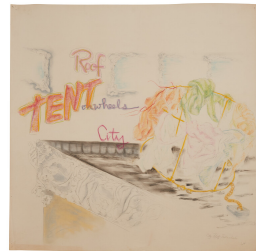

**Rosemary Mayer**  
*First Green*, 1989  
Pigment, paper, rabbit-skin glue, reeds, string  
24 x 21 x 21 1/2 inches  
18282

**Rosemary Mayer**

*Some Days in April*, 1978

Colored pencil, graphite, ink, and watercolor  
on paper

26 x 40 inches

18257

**Rosemary Mayer**

*Connections*, 1978

Colored pencil, graphite, ink, and pastel on  
paper

26 x 40 inches

18276

**Rosemary Mayer**

*Vase Caravel*, 1984

Rag vellum, wood, rabbit-skin glue, string

35 x 28 x 21 inches

18280

**Rosemary Mayer**

*City Roof Tent on Wheels*, 1980

Watercolor and colored pencil on paper

42 1/2 x 42 1/4 inches

18248

**Rosemary Mayer**

*City Roof Tent*, 1980

Watercolor and colored pencil on paper

42 1/4 x 54 inches

18247

**Rosemary Mayer**

*Mallow*, 1988