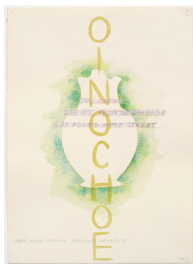

Rosemary Mayer
Oinochoe / You knew she ate from the garbage she found in the street, 1983
Watercolor and pencil on paper
14 1/4 x 10 1/4 inches
18289