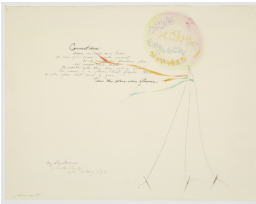

Rosemary Mayer
Connections, 1978
Colored pencil, graphite, and ink on paper
20 x 26 inches
18275