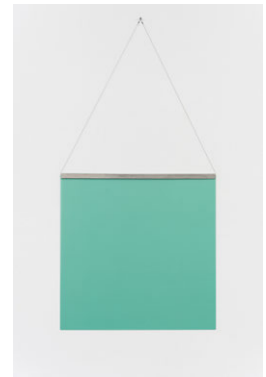

1. *Untitled (Gorilla Glass Yellow 100)*, 2023
UV cured inkjet on alkali-aluminosilicate glass, stainless steel
29 1/4 x 29 in (74.3 x 73.7 cm)
with cable: 58 1/4 x 29 in (149 x 73.7 cm)
Edition of 2 + 1 AP
[LD1513.23]

MAIN GALLERY / WINDOWS WALL (from right to left, then counterclockwise)

Untitled (Gorilla Glass Green 75), 2023

UV cured inkjet on alkali-aluminosilicate glass, stainless steel

29 1/4 x 29 in (74.3 x 73.7 cm)

with cable: 58 1/4 x 29 in (149 x 73.7 cm)

Edition of 2 + 1 AP

[LD1506.23]

Untitled (Gorilla Glass Indigo 90), 2023

UV cured inkjet on alkali-aluminosilicate glass, stainless steel

29 1/4 x 29 in (74.3 x 73.7 cm)