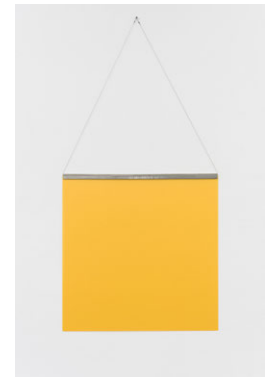

Untitled (Gorilla Glass Orange 90), 2023

UV cured inkjet on alkali-aluminosilicate glass, stainless steel

29 1/4 x 29 in (74.3 x 73.7 cm)

with cable: 58 1/4 x 29 in (149 x 73.7 cm)

Edition of 2 + 1 AP

[LD1511.23]