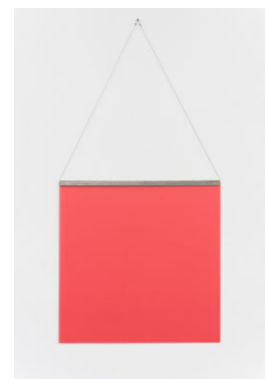

Untitled (Gorilla Glass Red 75), 2023

UV cured inkjet on alkali-aluminosilicate glass, stainless steel

29 1/4 x 29 in (74.3 x 73.7 cm)

with cable: 58 1/4 x 29 in (149 x 73.7 cm)

Edition of 2 + 1 AP

[LD1510.23]