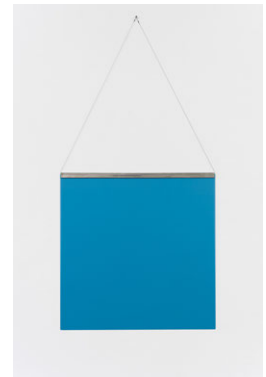

3. *Untitled (Gorilla Glass Blue 100)*, 2023

UV cured inkjet on alkali-aluminosilicate glass, stainless steel

29 1/4 x 29 in (74.3 x 73.7 cm)

with cable: 58 1/4 x 29 in (149 x 73.7 cm)

Edition of 2 + 1 AP

[LD1501.23]