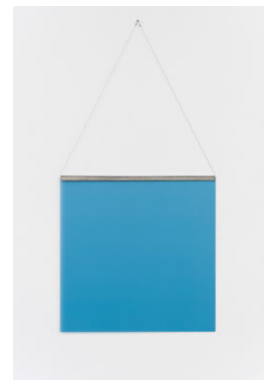

2. *Untitled (Gorilla Glass Blue 90)*, 2023
UV cured inkjet on alkali-aluminosilicate glass, stainless steel
29 1/4 x 29 in (74.3 x 73.7 cm)
with cable: 58 1/4 x 29 in (149 x 73.7 cm)
Edition of 2 + 1 AP
[LD1502.23]