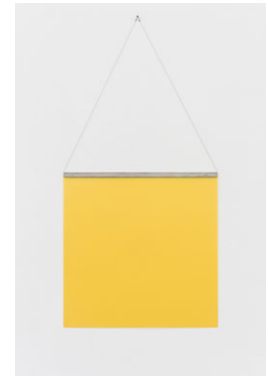

LIZ DESCHENES

Gravity's Pull

November 4 – December 23, 2023
88 Eldridge Street, New York

ENTRANCE HALLWAY

Untitled (Gorilla Glass Orange 90), 2023
UV cured inkjet on alkali-aluminosilicate glass, stainless steel
29 1/4 x 29 in (74.3 x 73.7 cm)
with cable: 58 1/4 x 29 in (149 x 73.7 cm)
Edition of 2 + 1 AP
[LD1514.23]

GALLERY 1

Untitled (Claude Glass 1), 2023
Glass with wood artist frame
Framed: 21 1/2 x 36 3/4 x 1 1/8 in (31.8 x 93.3 x 2.9 cm)
[LD1526.23]

Untitled (Claude Glass 2), 2023
Glass with wood artist frame
Framed: 21 1/2 x 36 3/4 x 1 1/8 in (31.8 x 93.3 x 2.9 cm)
[LD1529.23]