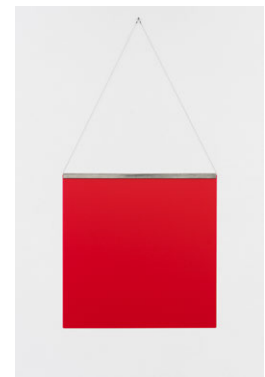

Untitled (Gorilla Glass Red 100), 2023

UV cured inkjet on alkali-aluminosilicate glass, stainless steel

29 1/4 x 29 in (74.3 x 73.7 cm)

with cable: 58 1/4 x 29 in (149 x 73.7 cm)

Edition of 2 + 1 AP

[LD1509.23]