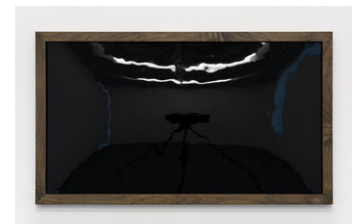

LIZ DESCHENES

Gravity's Pull

November 4 – December 23, 2023
88 Eldridge Street, New York

ENTRANCE HALLWAY

Untitled (Gorilla Glass Orange 90), 2023
UV cured inkjet on alkali-aluminosilicate glass, stainless steel
29 1/4 x 29 in (74.3 x 73.7 cm)
with cable: 58 1/4 x 29 in (149 x 73.7 cm)
Edition of 2 + 1 AP
[LD1514.23]

GALLERY 1

Untitled (Claude Glass 1), 2023
Glass with wood artist frame
Framed: 21 1/2 x 36 3/4 x 1 1/8 in (31.8 x 93.3 x 2.9 cm)
[LD1526.23]

Untitled (Claude Glass 2), 2023
Glass with wood artist frame
Framed: 21 1/2 x 36 3/4 x 1 1/8 in (31.8 x 93.3 x 2.9 cm)
[LD1529.23]