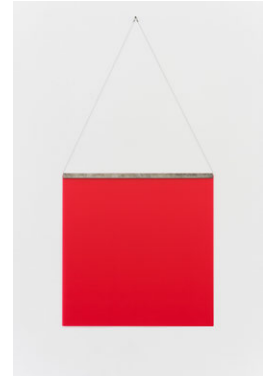

1. *Untitled (Gorilla Glass Red 90)*, 2023

UV cured inkjet on alkali-aluminosilicate glass, stainless steel

29 1/4 x 29 in (74.3 x 73.7 cm)

with cable: 58 1/4 x 29 in (149 x 73.7 cm)

Edition of 2 + 1 AP

[LD1516.23]