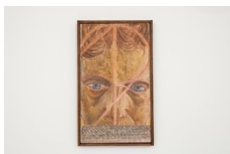

Rafal Topolewski

Drip, 2023

Oil on linen in artist's frame

17.1 x 28.9 cm / 6 3/4 x 11 3/8 in

Framed: 31 x 18.6 cm / 12 1/4 x 7 3/8 in