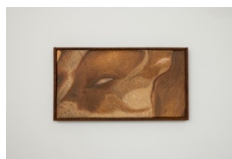

## Check list

**Rafal Topolewski**

*Proximity, 2023*

Oil on linen in artist's frame

13 x 6 3/4 in / 33 x 17 cm

Framed: 13 5/8 x 7 1/4 in / 34.5 x 18.5 cm

**Rafal Topolewski**

*Flip, 2023*

Oil on linen in artist's frame

14 5/8 x 9 in / 37 x 23 cm

Framed: 15 1/8 x 9 5/8 in / 38.5 x 24.5 cm

**Rafal Topolewski**

*Last Touch, 2023*

Oil on linen in artist's frame

25 x 16 cm / 9 7/8 x 6 1/4 in

Framed: 26.5 x 17.5 cm / 10 3/8 x 6 7/8 in