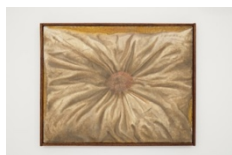

Oil on linen in artist's frame

14 5/8 x 9 in / 37 x 23 cm

Framed: 15 1/8 x 9 5/8 in / 38.5 x 24.5 cm

**Rafal Topolewski**

*Last Touch, 2023*

Oil on linen in artist's frame

25 x 16 cm / 9 7/8 x 6 1/4 in

Framed: 26.5 x 17.5 cm / 10 3/8 x 6 7/8 in

**Rafal Topolewski**

*Trip, 2023*

Oil on linen in artist's frame

35 x 19 cm / 13 3/4 x 7 1/2 in

Framed: 36.8 x 20.5 cm / 14 1/2 x 8 1/8 in  
(framed)

**Rafal Topolewski**

*1,2,3,1,2..., 2023*

Oil on linen in artist's frame

38 x 33 cm / 15 x 13 in

Framed: 40 x 34.5 cm / 15 3/4 x 13 5/8 in

**Rafal Topolewski**

*Sinking, 2023*

Oil on linen in artist's frame

36 x 28 cm / 14 1/8 x 11 in

Framed: 37.5 x 29.5 cm / 14 3/4 x 11 5/8 in

**Rafal Topolewski**