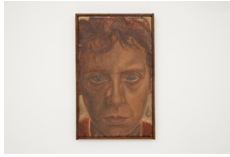

ALICE AMATI

Rafal Topolewski

Interval, 2023

Oil on linen in artist's frame

19.1 x 31.2 cm / 7 1/2 x 12 1/4 in

Framed: 20.4 x 32.6 cm / 8 x 12 7/8 in