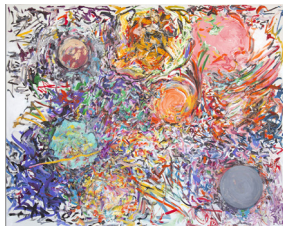

Mon Oncle

Don Lewallen

November 11th - December 3rd

Checklist:

Interchangeable Existence

2021

Acrylic on canvas

48" x 60"

Ephemeral Explosion

2021

Acrylic on canvas

48" x 60"

Echo of Vanished Knowledge

2021

Acrylic on canvas

48" x 60"

Watch in Silence
2022
Color pencil and graphite on paper
20" x 14"

Justice Lives Amongst the Colors
2019
Color pencil on paper
20" x 14"

Precision of Receptivity
2023
Color pencil on paper
20" x 14"

Evolving Meanings
2005
Oil on canvas
24" x 30"