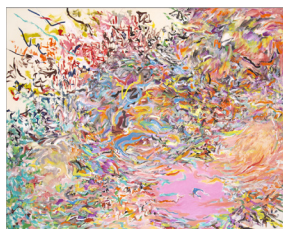

Ephemeral Explosion

2021

Acrylic on canvas

48" x 60"

Echo of Vanished Knowledge

2021

Acrylic on canvas

48" x 60"

Memories Clashing

2021

Acrylic on canvas

48" x 59"

Voice of the Orange Sea

2005

Oil on canvas

24" x 30"

Watch in Silence
2022
Color pencil and graphite on paper
20" x 14"

Justice Lives Amongst the Colors
2019
Color pencil on paper
20" x 14"

Precision of Receptivity
2023
Color pencil on paper
20" x 14"

Evolving Meanings
2005
Oil on canvas
24" x 30"