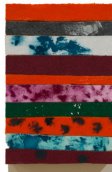

Fanfare
Acrylic, oil stick, felt, wood
11 1/4 x 7 1/4 in.
2023