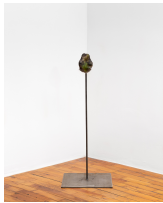

SOMEDAY

AMINA ROSS: START WITH THE FLESH
NOVEMBER 9 - DECEMBER 21, 2023

Body vessel 1, 2023
Colored frit glass (pate de verre technique), metal
16 x 16 x 38"
AR2023-002

Frail image 1, 2023
Kiln Cast Glass
10 x 1.25 x 12.25"
AR2023-007

Untitled, 2020- ongoing
Rainwater from gutters, glass
Dimensions Variable
AR2023-011

Body Vessel 2, 2023
Colored frit glass (pate de verre technique)
16 x 16 x 41.5"
AR2023-006

carcasse / underglass, 2023
Video (18 min seamless loop), sound
dimensions variable
Edition of 3 + 2 AP
AR2023-001