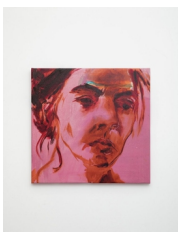

Mercedes Llanos

Frustrada, 2022

61 x 64 cm

24 x 25 1/4 in

(LL22 19)