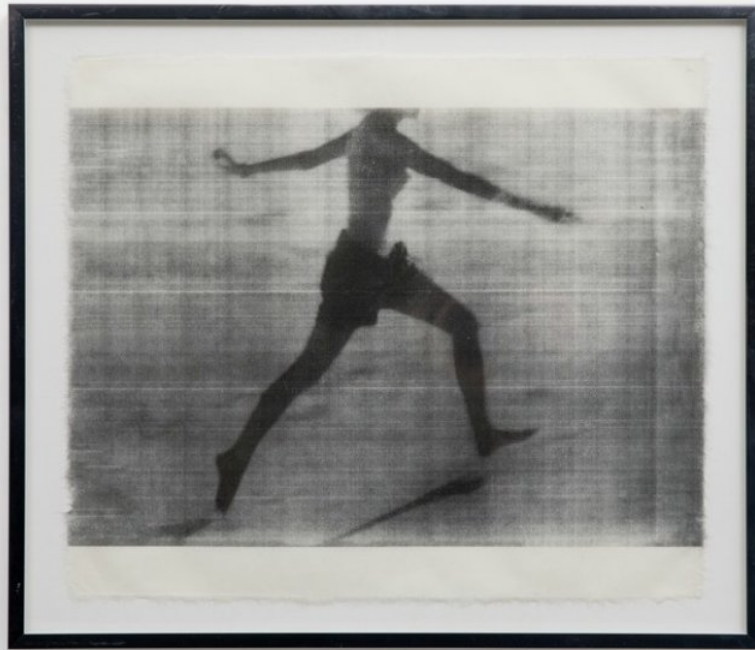

BALICE HERTLING

GALERIE

Rafik Greiss

Untitled, 2022

Inkjet print on Japanese paper / Impression jet d'encre sur papier japonais

54 x 65 cm

21 1/4 x 25 5/8 in

Edition of 3 plus 2 artist's proofs (#1/3)

(GR22 6)

Galerie Balice Hertling s.ar.l.

84 rue des Gravilliers, 75003 Paris

SIRET : 51080153300033 RCS : Paris | TVA intra-communautaire : FR66510801533

www.balicehertling.com | gallery@balicehertling.com