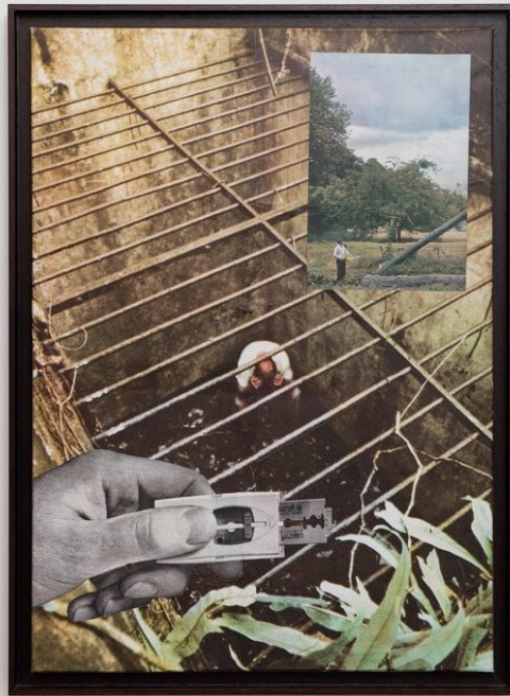

BALICE HERTLING

GALERIE

Terence Mongo

Untitled, 2022

Collage on canvas

70 x 50 cm

(TM22 2)