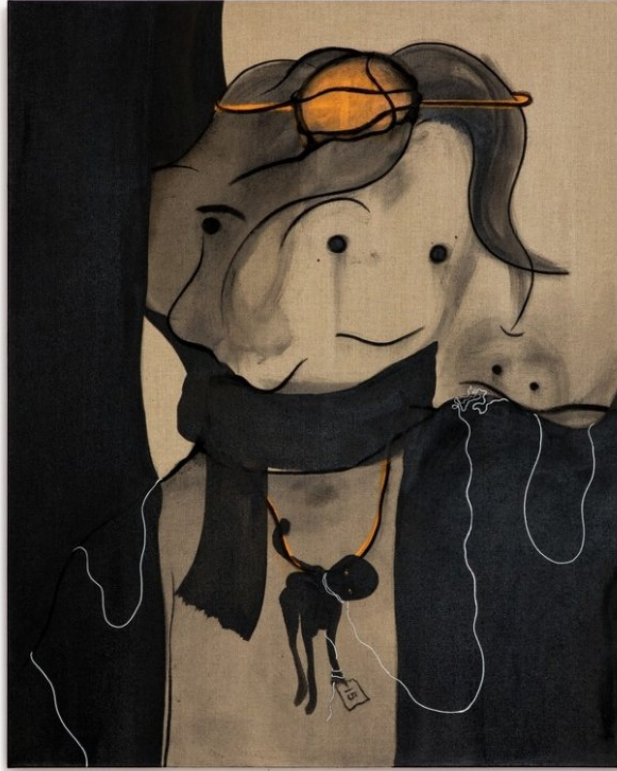

# BALICE HERTLING

GALERIE

**Owen Fu**

*Untitled (Announcement), 2022*

Oil on canvas

127 x 102 cm

50 x 40 1/8 in

(OF22 10)