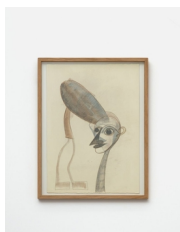

Daniel Blumberg

Untitled

Silverpoint on paper

39 x 27 cm

(DB23 6)