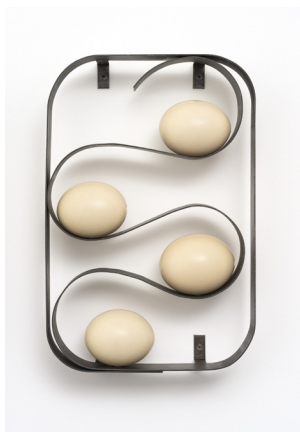

CONTEMPORARY FINE ARTS

ANGELIKA LODERER

PHANTOMS

Mittens 2016
Aluminium
65 x 55 x 53 cm
25^{5/8} x 21^{5/8} x 20^{7/8} in
ANL/S 11
Edition 2/3

Phantoms (1) 2023
Aluminium
L 75 x 34 x 24 cm
R 77 x 22 x 12,5 cm
L 29^{1/2} x 13^{3/4} x 9^{1/2} in
R 30^{3/8} x 8^{5/8} x 4^{7/8} in
ANL/S 18

Specter den (2) 2023
Stahl & Eier
Steel & eggs
67,3 x 44,7 x 13,3 cm
26^{1/2} x 17^{5/8} x 5^{1/4} in
ANL/S 26

House of Cycles (3) 2023
Stahl, Eier & Beton
Steel, eggs & concrete
49,5 x 37,7 x 7 cm
19^{1/2} x 14^{7/8} x 2^{3/4} in
ANL/S 24

Specter den (1) 2023
Stahl & Eier
Steel & eggs
67,3 x 44,7 x 13,3 cm
26^{1/2} x 17^{5/8} x 5^{1/4} in
ANL/S 25

Phantoms (4) 2023
Aluminium
L 21,5 x 13,5 x 28 cm
R 16 x 13 x 30 cm
L 8^{1/2} x 5^{3/8} x 11 in
R 6^{1/4} x 5^{1/8} x 11^{3/4} in
ANL/S 20