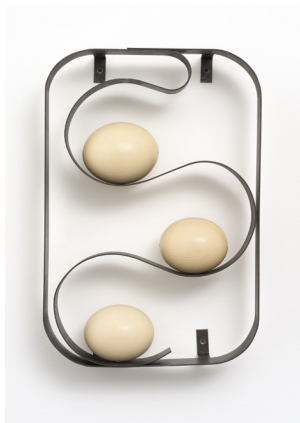

CONTEMPORARY FINE ARTS

ANGELIKA LODERER

PHANTOMS

Mittens 2016
Aluminium
65 x 55 x 53 cm
25^{5/8} x 21^{5/8} x 20^{7/8} in
ANL/S 11
Edition 2/3

Phantoms (1) 2023
Aluminium
L 75 x 34 x 24 cm
R 77 x 22 x 12,5 cm
L 29^{1/2} x 13^{3/4} x 9^{1/2} in
R 30^{3/8} x 8^{5/8} x 4^{7/8} in
ANL/S 18

Specter den (2) 2023
Stahl & Eier
Steel & eggs
67,3 x 44,7 x 13,3 cm
26^{1/2} x 17^{5/8} x 5^{1/4} in
ANL/S 26

House of Cycles (3) 2023
Stahl, Eier & Beton
Steel, eggs & concrete
49,5 x 37,7 x 7 cm
19^{1/2} x 14^{7/8} x 2^{3/4} in
ANL/S 24

Specter den (1) 2023
Stahl & Eier
Steel & eggs
67,3 x 44,7 x 13,3 cm
26^{1/2} x 17^{5/8} x 5^{1/4} in
ANL/S 25

Phantoms (4) 2023
Aluminium
L 21,5 x 13,5 x 28 cm
R 16 x 13 x 30 cm
L 8^{1/2} x 5^{3/8} x 11 in
R 6^{1/4} x 5^{1/8} x 11^{3/4} in
ANL/S 20