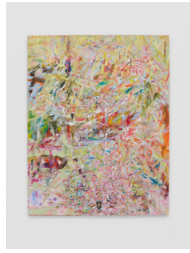

Left Room

Tsai Yun-Ju 37.
Stare into the Sun, 2023
Oil on canvas
140 x 110 x 3.6 cm
55 1/8 x 43 1/4 x 1 3/8 in 84 x
40 x 1 1/2 in