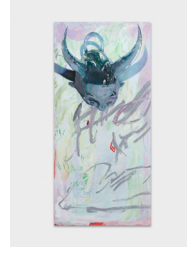

Rachel Rossin 35.
**eyyHot Clanging
Wraith,** 2023
Oil, oil stick, acrylic air-
brush and
UV ink on canvas

BERNHEIM

1 New Burlington St, W1S 2JF, London, United Kingdom
Rämistrasse 31, 8001 Zürich, Switzerland
www.bernheimgallery.com