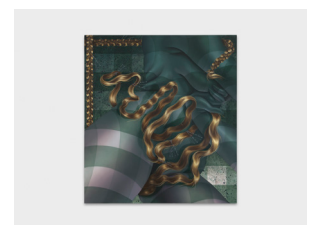

Sarah Slappey 21.

Tender, 2023

Acrylic and oil on canvas
182.9 x 165.1 cm
72 x 65 in

BERNHEIM

1 New Burlington St, W1S 2JF, London, United Kingdom
Rämistrasse 31, 8001 Zürich, Switzerland
www.bernheimgallery.com