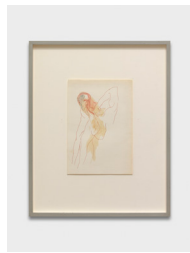

Tolia Astakhishvili 26.
oh, so amazing, 2023
Archival ink, oil paint on
paper
54 x 43.5 cm
21 1/4 x 17 1/8 in