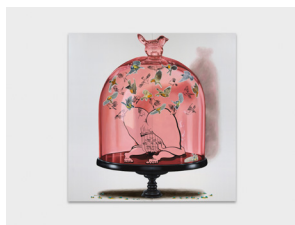

Ebecho Muslimova 10.
FATEBE CLOCHE, 2023
Oil paint on Dibond alumi-
num
243.8 x 243.8 cm
96 x 96 in