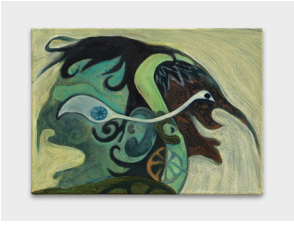

BERNHEIM

Min Jia 33.
Falling Flying Goose,
2023
Oil on canvas
43 x 31 x 2 cm
16 7/8 x 12 1/4 x 3/4 in