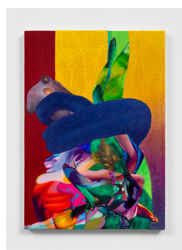

Right Room

Ilana Savdie 18.

To Create Such A

Ruin, 2023

Oil, acrylic, and beeswax
on canvas stretched on
panel
86.36 x 60.96 x 4.064 cm
34 x 24 x 1 5/8 in