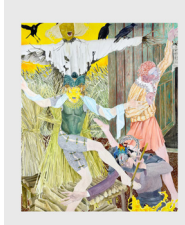

Ding Shilun 11.
Antiquity at Dusk, 2023
Oil on canvas
190 x 230 cm
74 3/4 x 90 1/2 in