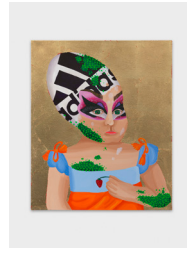

Bailey Scieszka 38.
**Trixie Mattel Baby with
Adidas Face Paint**, 2021
Acrylic and gold leaf on linen
61 x 50.8 cm, 24 x 20 in