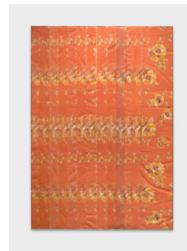

Sophie Giraux 16.

red #23, 2023

Cast rubber, aluminium
frame
77.4 x 109.2 cm
30 1/2 x 43 in