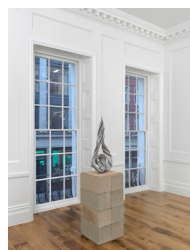

Eli Ping 19.

Moult, 2023

Cast aluminum
86.4 x 35.6 x 19.1 cm
34 x 14 x 7 1/2 in