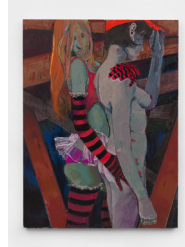

Michelle Uckotter 3.  
**Cute Bottoms**, 2023  
Oil pastel on panel  
101.6 x 76.2 x 3.8 cm  
40 x 30 x 1 1/2 in

Juan Antonio Olivares 4.  
**Untitled (lubricated gears)**, 2023  
Acrylic paint and graphite  
powder on aluminium honey-  
comb panel  
183 x 122 x 2.5 cm  
72 x 48 x 1 in