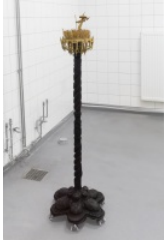

EETU SIHVONEN + ELIZABETH TIBBETTS - "WITHIN THE WELL"

Eetu Sihvonen
Scarecrow Sage II, 2023
3D print, burnt pine wood
136 x 40 x 40 cm | 53 1/2 x 15 3/4 x 15 3/4 in

Eetu Sihvonen
Gileyspeke II, 2023
Oak wood, beeswax, resin, oil pastel
25 x 18 x 3.5 cm | 10 x 7 x 1 2/5 in