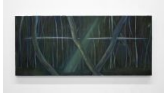

Elizabeth Tibbetts
birth II, 2023
Oil on canvas
30.5 x 71 cm | 12 x 28 in