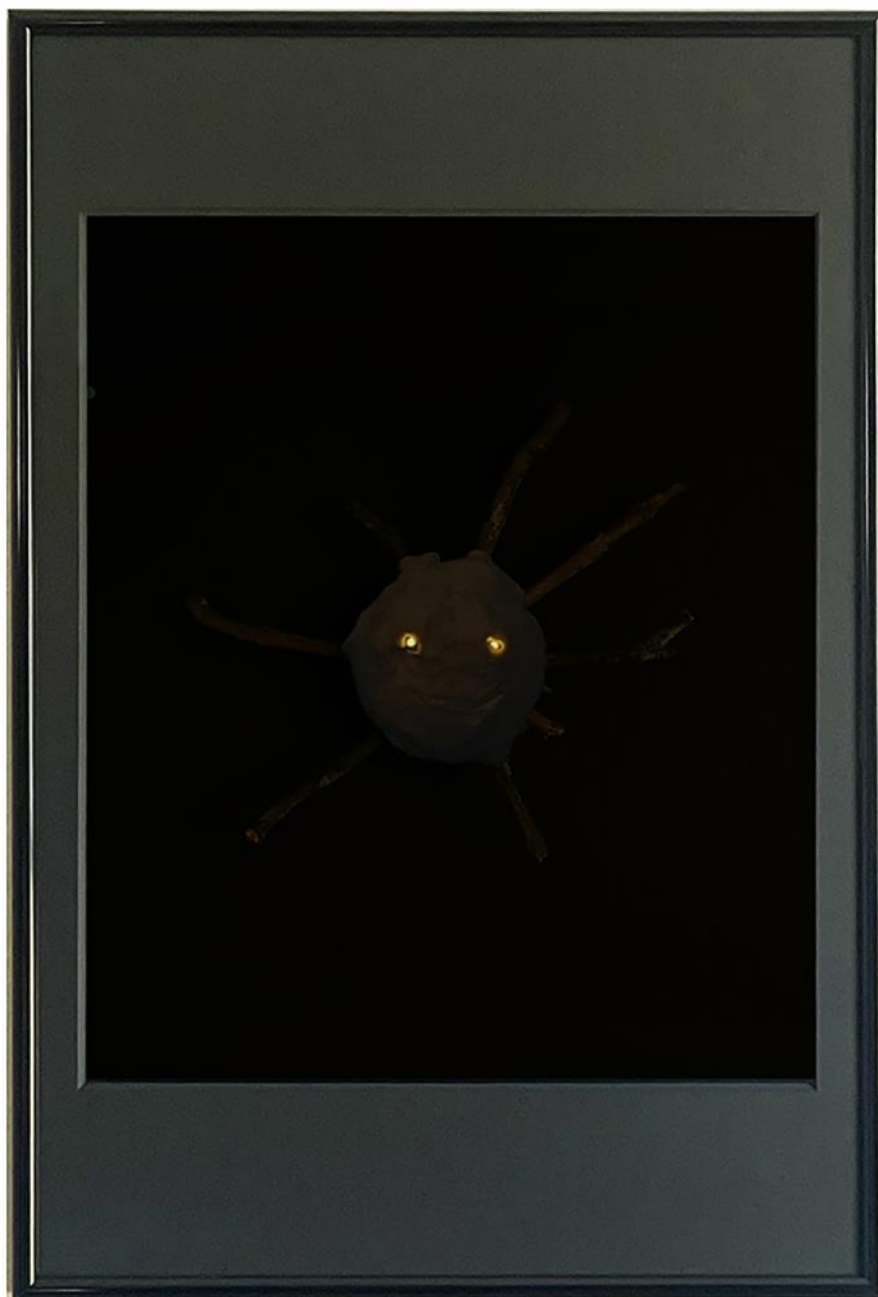

F

MEGAN PLUNKETT CTZNMEG

NOVEMBER 12, 2023 – JANUARY 14, 2024

Clockwise from door:

Signs and Mirrors 13, 2023

Inkjet print on glossy paper, red metal frame

4 x 6 inches (10.16 x 15.24 cm) (image); 8 x 10 inches (20.32 x 25.4 cm) (frame)

Edition 1 of 2 + 1 AP

Carousel of Progress, 2023

Inkjet print on glossy paper, red metal frame

4 3/4 diameter (12.07 cm) (image); 11 x 11 inches (27.94 x 27.94 cm) (frame)

Edition 1 of 2 + 2 AP

Bullet (Cat), 2023

12 x 10 1/2 inches (30.48 x 26.67 cm) (image); 18 1/2 x 12 inches (45.72 x 30.48 cm) (frame)

Edition 1 of 2 + 1 AP

Sighted, 2023

Inkjet print on platine fiber rag paper, silver metal frame

8 x 8 inches (20.32 x 20.32 cm) (image and frame)

F

Megan Plunkett

Bullet (Cat)

2023

Inkjet print on platine fiber rag paper, wood frame

9 x 9 1/2 inches (22.86 x 24.13 cm) (image and frame)

Edition 1 of 2 + 1 AP

F