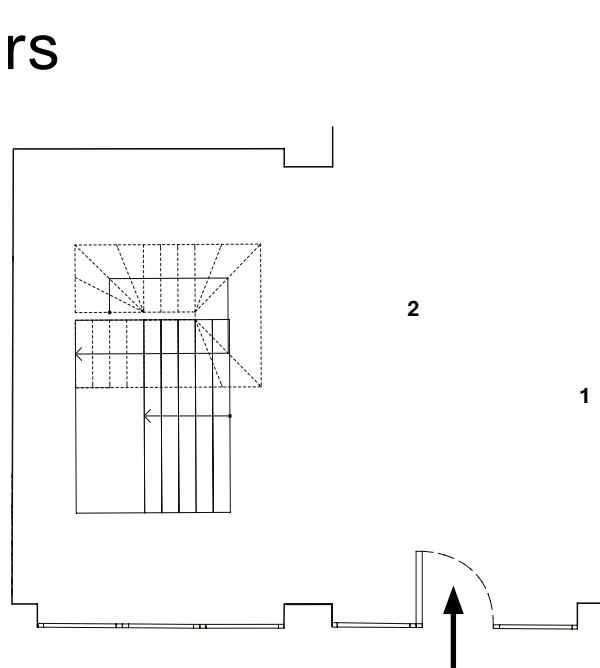

Simon Lehner

My Mountain Has No Summit

Downstairs

1 Intro Scene I (Family Gathering), 2023
 Acrylic on unique foam plate, lens-based CNC Painting
 200 x 200 cm

2 Echo Figure (Grey Matter Cycle II), 2023
 Fiberglass, silicone, motor
 20 x 190 x 60 cm

Upstairs

3 Gorgon Script, 2023
 Acrylic on unique foam plate, lens-based CNC Painting
 200 x 200 cm

4 Auto – Icon (Iteration II), 2023
 Acrylic on unique foam plate, lens-based CNC Painting
 150 x 120 cm

8 Safe Crash I (Iteration I), 2023
 CNC-milled, fiberglass, acrylic, hard foam core, steel, wood
 300 x 240 x 240 cm

9 Worldfamous (Iteration I), 2023
 Stainless steel, aluminum, silicone, epoxy, sound, 6 channel video
 Dimensions variable