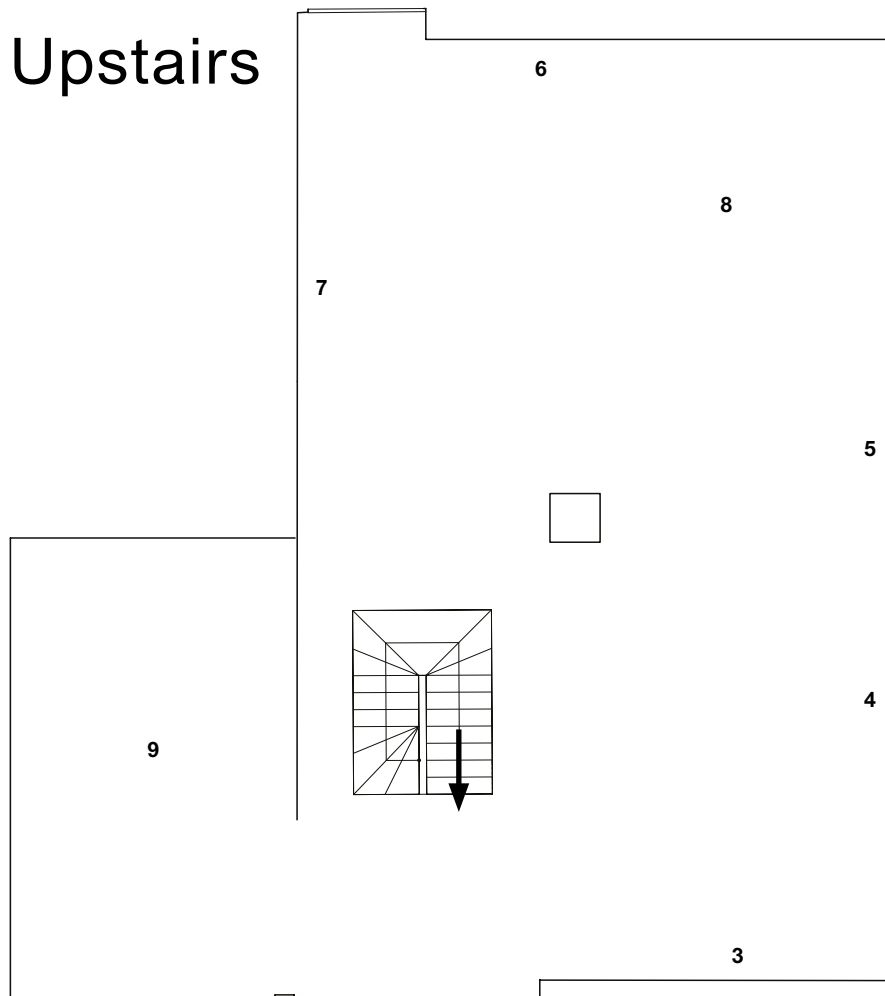

Simon Lehner

My Mountain Has No Summit

Downstairs

1 Intro Scene I (Family Gathering), 2023
 Acrylic on unique foam plate, lens-based CNC Painting
 200 x 200 cm

2 Echo Figure (Grey Matter Cycle II), 2023
 Fiberglass, silicone, motor
 20 x 190 x 60 cm

Upstairs

3 Gorgon Script, 2023
 Acrylic on unique foam plate, lens-based CNC Painting
 200 x 200 cm

4 Auto – Icon (Iteration II), 2023
 Acrylic on unique foam plate, lens-based CNC Painting
 150 x 120 cm

5 Image Basterds IX, 2023
 Acrylic on unique foam plate, lens-based CNC Painting
 90 x 78 cm

6 Image Basterds VIII, 2023
 Acrylic on unique foam plate, lens-based CNC Painting
 90 x 72 cm

7 Shadow Eaters (Scene I), 2023
 Acrylic on unique foam plate, lens-based CNC Painting
 200 x 160 cm

8 Safe Crash I (Iteration I), 2023
 CNC-milled, fiberglass, acrylic, hard foam core, steel, wood
 300 x 240 x 240 cm

9 Worldfamous (Iteration I), 2023
 Stainless steel, aluminum, silicone, epoxy, sound, 6 channel video
 Dimensions variable