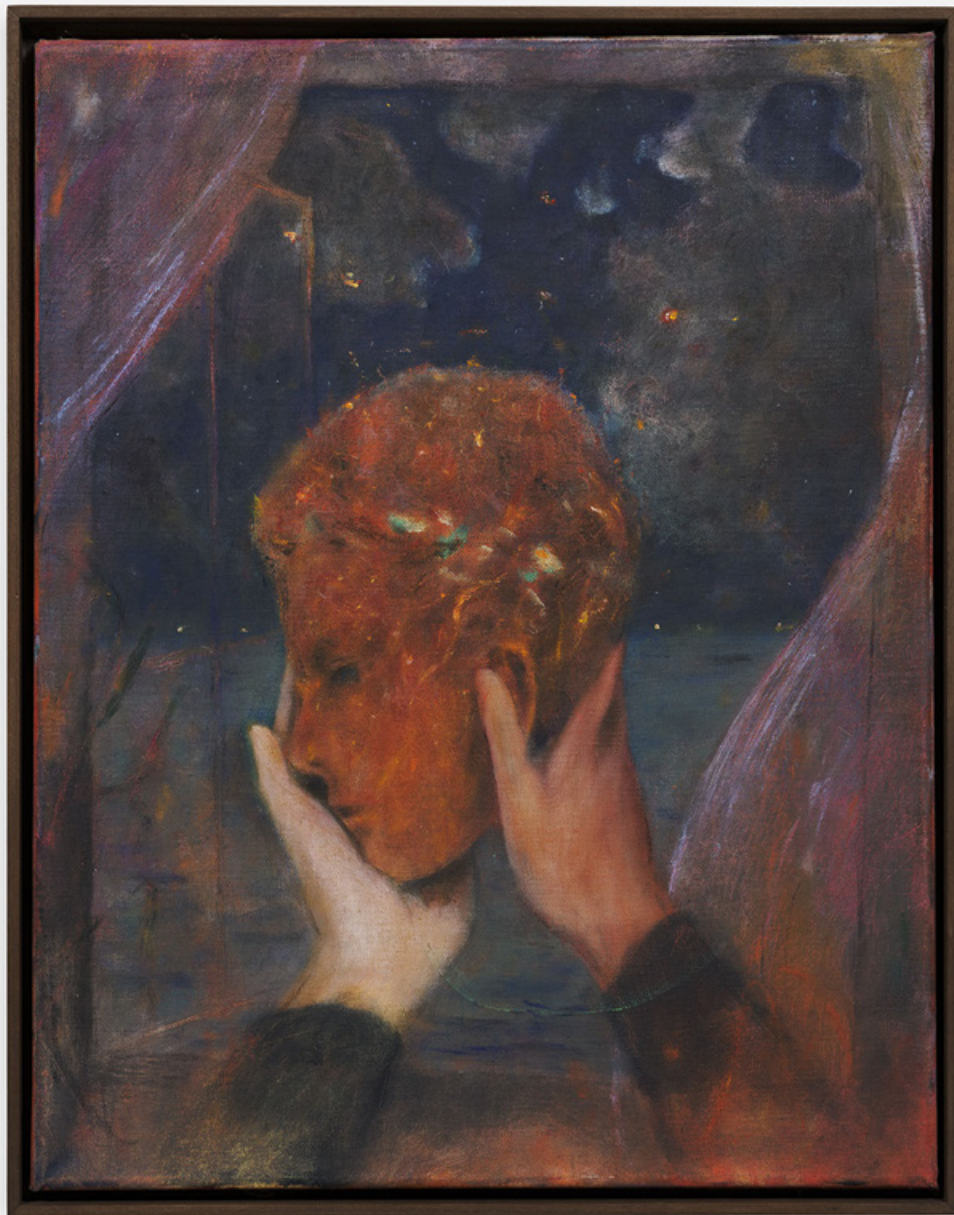

Hans Bellmer

*L'érotomane*, ca. 1969

Pencil on paper

21.2 x 15.8 cm

# BRAUNSFELDER

Literature

“Le trésor cruel de Hans Bellmer”, André Pieyre  
de Mandiargues, Ed. Le Sphinx, 1979

Hans Bellmer

*Sans titre*, 1962

Pencil on paper

21.7 x 16.1 cm

François Boucher  
*Reclining nude*, ca. 1750  
Red chalk on paper  
24 x 41.5 cm

Ernst Yohji Jaeger

*And they too will have no names, 2023*

Oil on canvas

73 x 45 cm

Ernst Yohji Jaeger

*Nigredo*, 2023

Oil on canvas

48 x 30 cm

BRAUNSFELDER

Ernst Yohji Jaeger

*Offering*, 2023

Oil on canvas

45 x 35 cm

Ernst Yohji Jaeger

*o.T.*, 2023

Oil on canvas