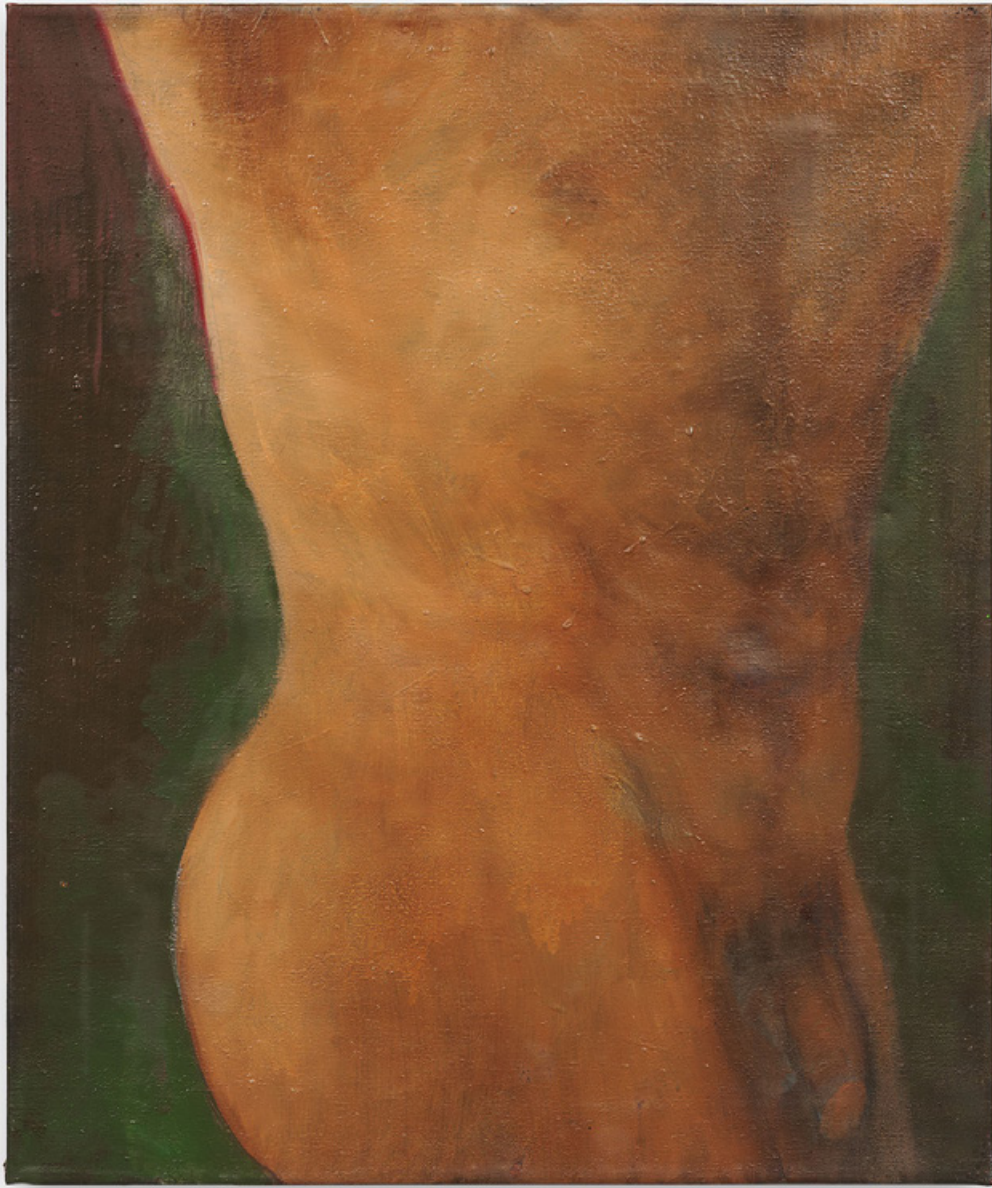

Stanislava Kovalčíková

*Tin Solistice*, 2023

Oil on canvas, metal

2 parts, 100.5 x 80 cm, 100.5 x 45 cm

Stanislava Kovalčíková  
*Study of a female torso*, 2023  
Oil on canvas, hair  
60 x 50 cm

Stanislava Kovalčíková  
*STUDY OF A TORSO*, 2023  
Oil on canvas, hair  
60 x 50 cm