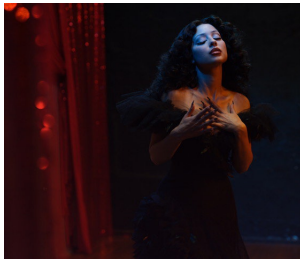

Reynaldo Rivera

Untitled, c. 1990s/2023

Silver gelatin
15.75 x 20 in

1/3 + 2AP

RR/PH 140

23.