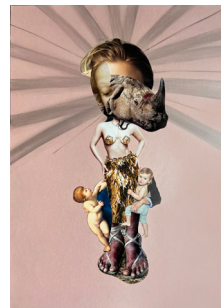

## Your Foot on My Hand; Always, Rafael

## RASA JANSONE

Your Foot on My Hand; Always, Rafael I  
Collage. Cut outs from magazines, print,  
oil on wood. 2023  
98 × 70 × 3 inches

Lunch Box for Virgin Mary II  
Collage, oil on plywood, LED lights. 2022  
30 × 24 × 5 inches

Your Foot on My Hand; Always, Rafael II  
Collage. Cut outs from magazines, print,  
oil on wood. 2023  
98 × 70 × 3 inches

Three Courses and Dessert On Top X  
Collage, oil, acrylic on plywood, LED  
lights. 2021  
25 × 20 × 5 inches

Your Foot on My Hand; Always, Rafael III  
Collage. Cut outs from magazines, print,  
oil on wood. 2023  
98 × 70 × 3 inches

When she sat down a little bit comfier XXI  
Collage, charcoal, pastel on paper. 2022  
27 × 20 inches