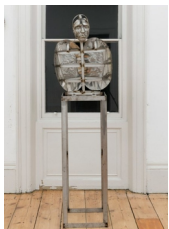

Kira Freije
Veil, August and the source, 2023
Stainless steel, cast aluminium
181 x 51 x 40 cm
71 1/4 x 20 1/16 x 15 3/4 in.