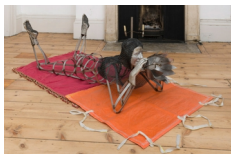

The approach

Kira Freije
Between sunlight, 2023
Stainless steel, cast aluminium, silk, tarpaulin
57 x 205 x 98 cm
22 7/16 x 80 11/16 x 38 9/16 in.

Kira Freije
billow, 2023
Stainless steel, candles
94 x 25 x 20 cm
37 x 9 13/16 x 7 7/8 in.

Kira Freije
cardinal, 2023
Stainless steel, brass, candle
32 x 12 x 10 cm
12 5/8 x 4 3/4 x 3 15/16 in.

Kira Freije
chatter, 2023
Stainless steel, candles
43 x 31 x 18 cm
16 15/16 x 12 3/16 x 7 1/16 in.