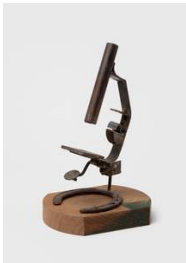

24.13 x 30.48 x 20.32 cm

JME0002

Jason Meadows

Untitled

Wood, screws, metal telescope

15 x 8¾ x 7 in.

38.1 x 22.23 x 17.78 cm

JME0001