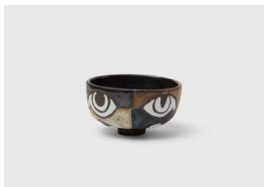

7.62 x 12.7 cm

KG0007

Karin Gulbran

Untitled Eyebowl (marshmallow interior), 2022-2023

Glazed ceramic

3 x 5 in.

7.62 x 12.7 cm

KG0006