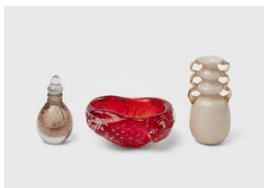

Carlo Scarpa

Three Untitled Vessels, c. 1960s

Glass

Dimensions variable

CSC0004