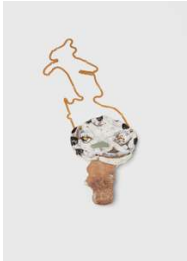

SA0010

Sylvie Auvray

Lady Broom, 2023

High fire clay, porcelain, fiber

9½ x 2¾ in.

24 x 6 cm

SA0009

Sylvie Auvray