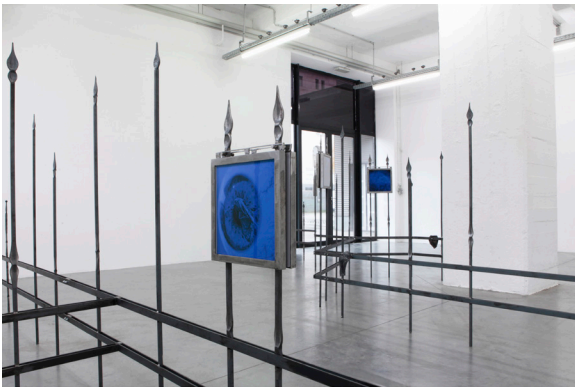

Andro Eradze, *Heavy Centers*, 2023, exhibition view, WIELS Contemporary Art Centre, Brussels.

Andro Eradze, *Heavy Centers*, 2023, exhibition view, WIELS Contemporary Art Centre, Brussels.

Andro Eradze, *Heavy Centers*, 2023, exhibition view, WIELS Contemporary Art Centre, Brussels.

Andro Eradze, *Heavy Centers*, 2023, exhibition view, WIELS Contemporary Art Centre, Brussels.

Andro Eradze, *Untitled #3* polyester 9,5 x 20 cm.  
Installation view WIELS Contemporary Art Centre, Brussels, 2023.

Andro Eradze, *Untitled*, polyester 14,1 x 16 cm. Installation view WIELS Contemporary Art Centre, Brussels, 2023.

Andro Eradze, *Untitled #2*, polyester 9,5 x 14 cm. Installation view WIELS Contemporary Art Centre, Brussels, 2023.