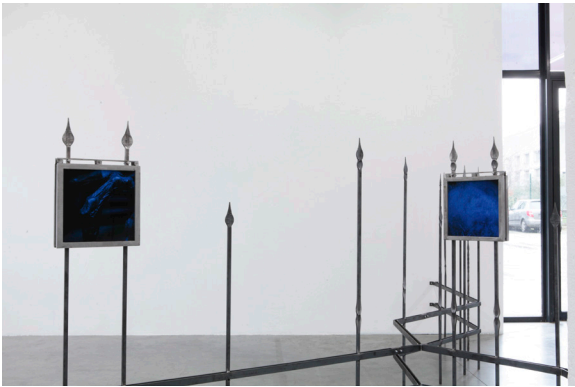

Andro Eradze, *Heavy Centers*, 2023, exhibition view, WIELS Contemporary Art Centre, Brussels.

Andro Eradze, *Heavy Centers*, 2023, exhibition view, WIELS Contemporary Art Centre, Brussels.

Andro Eradze, *Heavy Centers*, 2023, exhibition view, WIELS Contemporary Art Centre, Brussels.

Andro Eradze, *Heavy Centers*, 2023, exhibition view, WIELS Contemporary Art Centre, Brussels.

Andro Eradze, *Untitled #3* polyester 9,5 x 20 cm.  
Installation view WIELS Contemporary Art Centre, Brussels, 2023.

Andro Eradze, *Untitled*, polyester 14,1 x 16 cm. Installation view WIELS Contemporary Art Centre, Brussels, 2023.

Andro Eradze, *Untitled #2*, polyester 9,5 x 14 cm. Installation view WIELS Contemporary Art Centre, Brussels, 2023.