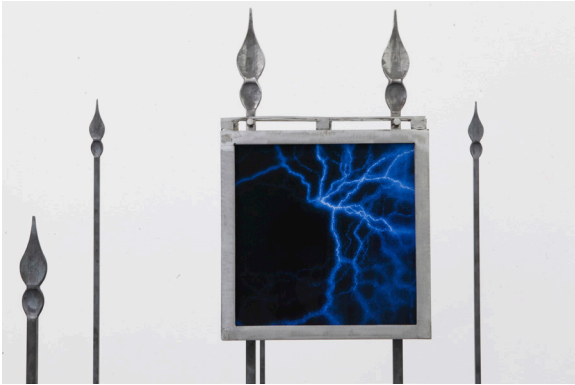

Andro Eradze, *Counter Beat*, 2023, digital print on Hahnemule Photo Rag, metal frame, 30 x 30 x 2 cm. Installation view *Heavy Centers*, WIELS Contemporary Art Centre, Brussels, 2023.