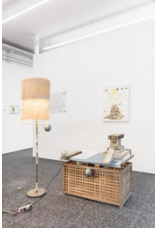

29:

Josef Strau

Temple Side Table Lamp, 2023
mixed materials, lamp, table, 2 parts
180 x 40 x 40 cm, 92 x 96 x 70 cm

30:

Josef Strau

Babel Tower Alteration, 2023
poster, tin, magnet stone, tape
41 x 44 x 2 cm

31:

Josef Strau

Staircase temple side table lamp, 2023
mixed materials
97 x 90 x 128 cm

32:

Josef Strau

Someric Hypostasis side table lamp, 2023
mixed materials
130 x 70 x 60 cm

33:

Josef Strau

Spheric laundry side table lamp, 2023
mixed materials, in two parts
116 x 52 x 50 cm, 34 x 40 x 22 cm