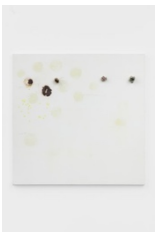

8:

Josef Strau
Serial Sphere, 2023
Sulfur, tin, pencil, acrylic, stone magnets
on linen
80 x 80 x 6 cm