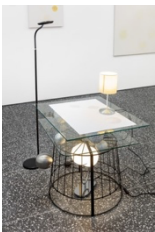

Josef Strau

Staircase temple side table lamp, 2023
mixed materials
97 x 90 x 128 cm

32: