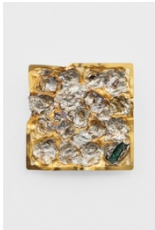

10:

**Josef Strau**  
*Harp Hypostasis*, 2023  
grid, tin, stone magnet,  
23 x 16,5 x 6 cm

11:

**Josef Strau**  
*Plotinus Waves*, 2023  
Sulfur, tin, pencil, acrylic, stone magnets  
on linen  
60 x 50 x 6 cm

12:

**Josef Strau**  
*Spheric Something*, 2023  
Sulfur, tin, pencil, acrylic, stone magnets  
on linen  
100 x 80 x 6 cm

13:

**Josef Strau**  
*Spheric Intervall*, 2023  
Sulfur, tin, pencil, acrylic, stone magnets  
on linen  
70 x 50 x 6 cm

14:

**Josef Strau**  
*Plotinus' Bon Bon Hypostasis*, 2023  
tin, plastic  
14 x 14 x 3 cm

15:

**Josef Strau**  
*Sinus Wave Center*, 2023  
Sulfur, tin, pencil, acrylic, stone magnets  
on linen  
50 x 50 x 6 cm