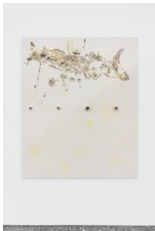

21:

Josef Strau
Sphärisches Ungeheuer, 2023
Sulfur, tin, pencil, acrylic, stone magnets
on linen
170 x 140 x 6 cm