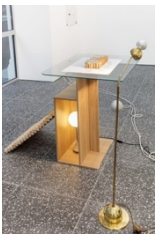

29:

Josef Strau

Temple Side Table Lamp, 2023
mixed materials, lamp, table, 2 parts
180 x 40 x 40 cm, 92 x 96 x 70 cm

30:

Josef Strau

Babel Tower Alteration, 2023
poster, tin, magnet stone, tape
41 x 44 x 2 cm

31:

Josef Strau

Staircase temple side table lamp, 2023
mixed materials
97 x 90 x 128 cm

32:

Josef Strau

Someric Hypostasis side table lamp, 2023
mixed materials
130 x 70 x 60 cm

33:

Josef Strau

Spheric laundry side table lamp, 2023
mixed materials, in two parts
116 x 52 x 50 cm, 34 x 40 x 22 cm