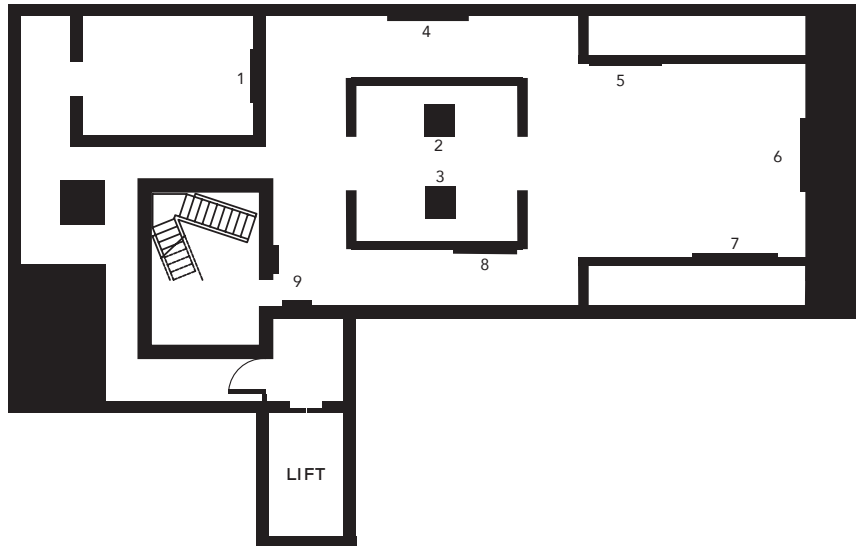

19F

Doris Guo - Back

1. Doris Guo, 秋耕 *Autumn Plowing*, 1983, 2023 Weili Wang, 秋耕 *Autumn Plowing*, 1983

Giclée print on Arches 310 gsm, oil pastel and ink on paper
83.8 x 55.9 cm / 33 x 22 in
65.2 x 80.5 cm / 25.66 x 31.69 in

2. Doris Guo, *Anti Discarnate*, 2023

Call bell, copper drain, opaque projector, painted wood, hardware
110 x 87 x 61 cm / 43.30 x 34.25 x 24.01 in

3. Doris Guo, *Fallen Jewelry*, 2023

Jewelry, copper drain, opaque projector, painted wood, hardware
29 x 31 x 19 cm / 11.42 x 12.20 x 7.48 in