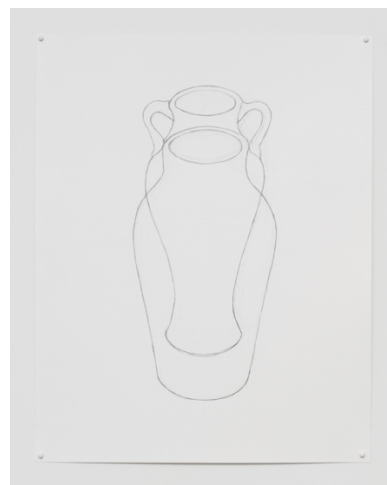

Roy McMakin
Two Jade Green Cups + Saucers, 2023
graphite on paper
11" x 14"

Roy McMakin
Two Dark Green Vases, 2023
graphite on paper
11" x 14"