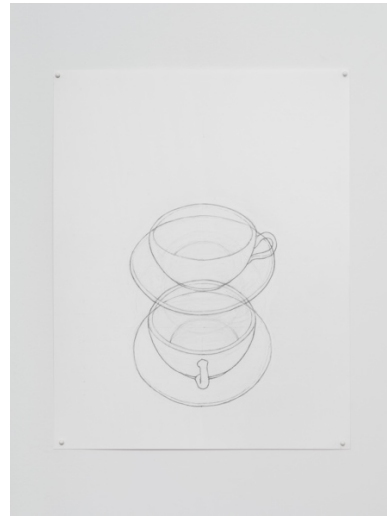

Roy McMakin
Untitled, 1986
graphite on paper

Roy McMakin
Two Jade Green Cups + Saucers, 2023
graphite on paper
11" x 14"