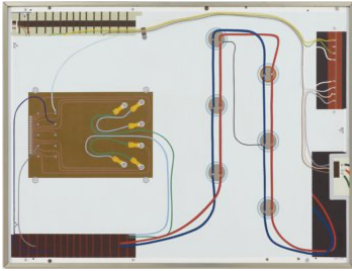

III.

Ulla Wiggen
"Motstånd", 1967
acrylic on panel
70 x 70 cm (framed: 72.5 x 72.2 x 1 cm)
UW/M 1967/02

Ulla Wiggen
"Kanalväljare", 1967
acrylic on panel
60 x 80 cm (framed: 61.5 x 81.5 x 1 cm)
UW/M 1967/01