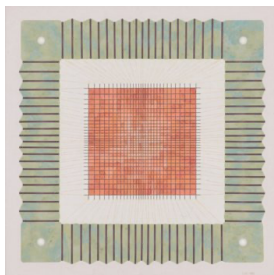

Ulla Wiggen

Visionary Machineries

8 July - 26 August 2023

I.

Ulla Wiggen
“Sfinx”, 1969
acrylic on panel
93 x 76 cm (framed: 94.5 x 78.5 x 2.5 cm)
UW/M 1969/02

II.

Ulla Wiggen
“Spegelförstärkare”, 1967
acrylic on panel
80 x 80 cm (framed: 83 x 83 x 3 cm)
UW/M 1967/05

Ulla Wiggen
“Magnetiskt Minne”, 1968
acrylic on panel
52 x 52 cm (framed: 53 x 53 x 2.5 cm)
UW/M 1968/01

Ulla Wiggen
“Oändligt variabel”, 1968
acrylic on panel
53 x 60 cm (framed: 53.5 x 61.5 x 2.5 cm)
UW/M 1968/02

III.

Ulla Wiggen
"Motstånd", 1967
acrylic on panel
70 x 70 cm (framed: 72.5 x 72.2 x 1 cm)
UW/M 1967/02

Ulla Wiggen
"Kanalväljare", 1967
acrylic on panel
60 x 80 cm (framed: 61.5 x 81.5 x 1 cm)
UW/M 1967/01