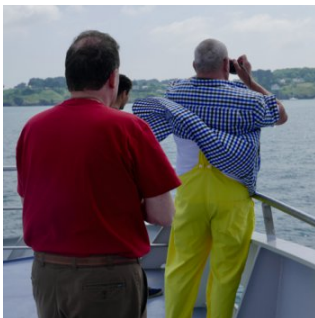

Alain Guiraudie
Bateau chemise au vent Bretagne, 2018
c-print on Fuji Flex paper
24 x 24 cm (framed: 60 x 46 cm)
Edition 3 + 1AP
AGU/F 2018/01