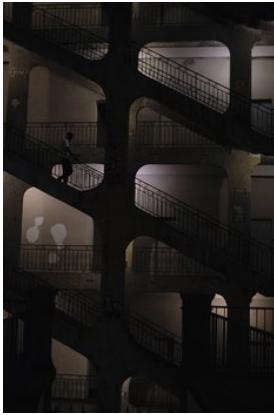

IV.

Alain Guiraudie
Escaliers traboules Lyon, 2021
c-print on Fuji Flex paper
24 x 16 cm (framed: 60 x 46 cm)
Edition 3 + 1AP
AGU/F 2021/02