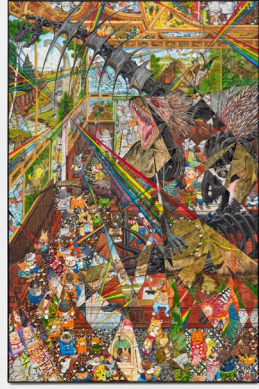

68 7/8 × 45 1/4 × 1 5/8 in

Hun Kyu Kim

Magic Goes Wrong, 2023

Pigment painted on silk, synthetic gemstones

45 × 40 × 4 cm

17 3/4 × 15 3/4 × 1 5/8 in

Hun Kyu Kim

How to Fillet Fish Cheeks in Safe, 2023

Pigment painted on silk, synthetic gemstones

45 × 40 × 4 cm

17 3/4 × 15 3/4 × 1 5/8 in

Hun Kyu Kim

Employee of the Year, 2023

Pigment painted on silk, synthetic gemstones

45 × 40 × 4 cm

17 3/4 × 15 3/4 × 1 5/8 in

Hun Kyu Kim
Labyrinth of Glass, 2023
Pigment painted on silk, synthetic gemstones
175 × 115 × 4 cm
68 7/8 × 45 1/4 × 1 5/8 in

Hun Kyu Kim
Enemy of My Enemy Is My Enemy, 2023
Pigment painted on silk, synthetic gemstones
175 × 160 × 4 cm
68 7/8 × 63 × 1 5/8 in

Hun Kyu Kim
Deus Ex Machina, 2023
Pigment painted on silk, synthetic gemstones
175 × 115 × 4 cm
68 7/8 × 45 1/4 in

Hun Kyu Kim
Butterfly Interference, 2023
Pigment painted on silk, synthetic gemstones
115 × 175 × 4 cm
45 1/4 × 68 7/8 × 1 5/8 in