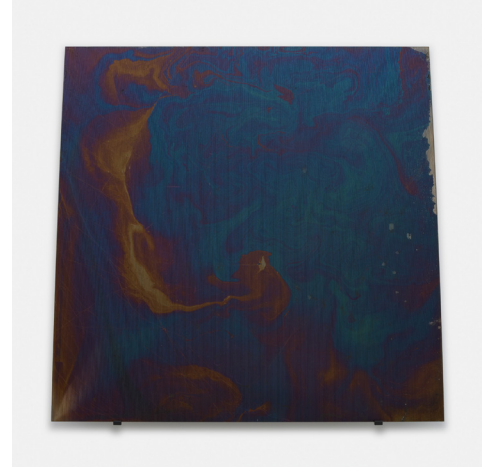

Ann Veronica Janssens
After the peacock wheel
23 Jun – 25 Aug 2023
39 Walker

1

15.05.23, 2023
Ribbed glass, structural colors
39 3/8 x 39 3/8 in
(100 x 100 cm)
(AJ9538)

2

12.05.23 #2, 2023
Ribbed glass, structural colors
39 3/8 x 39 3/8 in
(100 x 100 cm)
(AJ9537)

3

03.06.23 #1, 2023
Ribbed glass, structural colors
39 3/8 x 39 3/8 in
(100 x 100 cm)
(AJ9543)

4

29.04.23 #2, 2023
Ribbed glass, structural colors
39 3/8 x 39 3/8 in
(100 x 100 cm)
(AJ9541)

5

03.06.23 #2, 2023
Ribbed glass, structural colors
23 5/8 x 23 5/8 in
(60 x 60 cm)
(AJ9534)

6

11.05.23 #1, 2023
Ribbed glass, structural colors
23 5/8 x 23 5/8 in
(60 x 60 cm)
(AJ9535)

Ann Veronica Janssens
After the peacock wheel
23 Jun – 25 Aug 2023
39 Walker

7

29.05.23 #2, 2023
Ribbed glass, structural colors
23 ⁵/₈ x 23 ⁵/₈ in
(60 x 60 cm)
(AJ9528)

8

03.06.23 #2, 2023
Ribbed glass, structural colors
23 ⁵/₈ x 23 ⁵/₈ in
(60 x 60 cm)
(AJ9524)

9

12.05.23 #1, 2023
Ribbed glass, structural colors
39 ³/₈ x 39 ³/₈ in
(100 x 100 cm)
(AJ9539)

10

Untitled, 2019 - 2023
Optical glass
10 ¹/₄ x 12 ⁵/₈ x 39 ³/₈ in
(26 x 32 x 100 cm)
Edition 1 of 3 + 2 AP
(AJ9522)