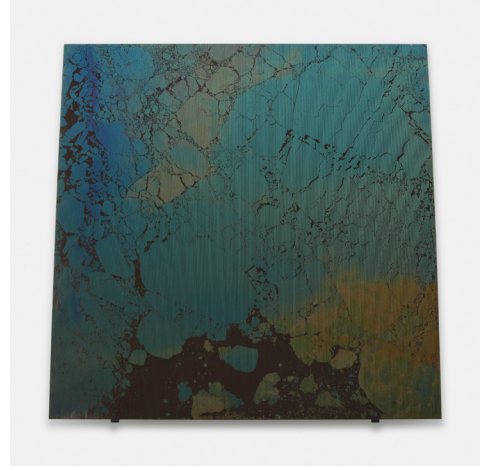

Ann Veronica Janssens
After the peacock wheel
23 Jun – 25 Aug 2023
39 Walker

1

15.05.23, 2023
Ribbed glass, structural colors
39 3/8 x 39 3/8 in
(100 x 100 cm)
(AJ9538)

2

12.05.23 #2, 2023
Ribbed glass, structural colors
39 3/8 x 39 3/8 in
(100 x 100 cm)
(AJ9537)

3

03.06.23 #1, 2023
Ribbed glass, structural colors
39 3/8 x 39 3/8 in
(100 x 100 cm)
(AJ9543)

4

29.04.23 #2, 2023
Ribbed glass, structural colors
39 3/8 x 39 3/8 in
(100 x 100 cm)
(AJ9541)

5

03.06.23 #2, 2023
Ribbed glass, structural colors
23 5/8 x 23 5/8 in
(60 x 60 cm)
(AJ9534)

6

11.05.23 #1, 2023
Ribbed glass, structural colors
23 5/8 x 23 5/8 in
(60 x 60 cm)
(AJ9535)

Ann Veronica Janssens
After the peacock wheel
23 Jun – 25 Aug 2023
39 Walker

7

29.05.23 #2, 2023
Ribbed glass, structural colors
23 ⁵/₈ x 23 ⁵/₈ in
(60 x 60 cm)
(AJ9528)

8

03.06.23 #2, 2023
Ribbed glass, structural colors
23 ⁵/₈ x 23 ⁵/₈ in
(60 x 60 cm)
(AJ9524)

9

12.05.23 #1, 2023
Ribbed glass, structural colors
39 ³/₈ x 39 ³/₈ in
(100 x 100 cm)
(AJ9539)

10

Untitled, 2019 - 2023
Optical glass
10 ¹/₄ x 12 ⁵/₈ x 39 ³/₈ in
(26 x 32 x 100 cm)
Edition 1 of 3 + 2 AP
(AJ9522)