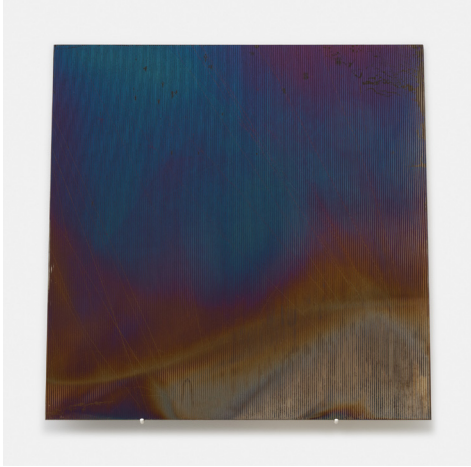

Ann Veronica Janssens
After the peacock wheel
23 Jun – 25 Aug 2023
39 Walker

1

15.05.23, 2023
Ribbed glass, structural colors
39 3/8 x 39 3/8 in
(100 x 100 cm)
(AJ9538)

2

12.05.23 #2, 2023
Ribbed glass, structural colors
39 3/8 x 39 3/8 in
(100 x 100 cm)
(AJ9537)

3

03.06.23 #1, 2023
Ribbed glass, structural colors
39 3/8 x 39 3/8 in
(100 x 100 cm)
(AJ9543)

4

29.04.23 #2, 2023
Ribbed glass, structural colors
39 3/8 x 39 3/8 in
(100 x 100 cm)
(AJ9541)

5

03.06.23 #2, 2023
Ribbed glass, structural colors
23 5/8 x 23 5/8 in
(60 x 60 cm)
(AJ9534)

6

11.05.23 #1, 2023
Ribbed glass, structural colors
23 5/8 x 23 5/8 in
(60 x 60 cm)
(AJ9535)

Ann Veronica Janssens
After the peacock wheel
23 Jun – 25 Aug 2023
39 Walker

7

29.05.23 #2, 2023
Ribbed glass, structural colors
23 ⁵/₈ x 23 ⁵/₈ in
(60 x 60 cm)
(AJ9528)