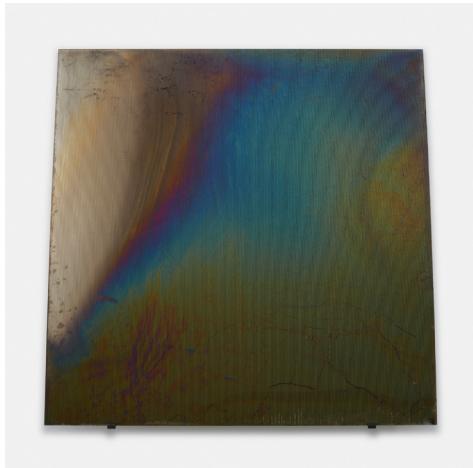

Ann Veronica Janssens
After the peacock wheel
23 Jun – 25 Aug 2023
39 Walker

1

15.05.23, 2023
Ribbed glass, structural colors
39 3/8 x 39 3/8 in
(100 x 100 cm)
(AJ9538)

2

12.05.23 #2, 2023
Ribbed glass, structural colors
39 3/8 x 39 3/8 in
(100 x 100 cm)
(AJ9537)

3

03.06.23 #1, 2023
Ribbed glass, structural colors
39 3/8 x 39 3/8 in
(100 x 100 cm)
(AJ9543)

4

29.04.23 #2, 2023
Ribbed glass, structural colors
39 3/8 x 39 3/8 in
(100 x 100 cm)
(AJ9541)

5

03.06.23 #2, 2023
Ribbed glass, structural colors
23 5/8 x 23 5/8 in
(60 x 60 cm)
(AJ9534)

6

11.05.23 #1, 2023
Ribbed glass, structural colors
23 5/8 x 23 5/8 in
(60 x 60 cm)
(AJ9535)

Ann Veronica Janssens
After the peacock wheel
23 Jun – 25 Aug 2023
39 Walker

7

29.05.23 #2, 2023
Ribbed glass, structural colors
23 ⁵/₈ x 23 ⁵/₈ in
(60 x 60 cm)
(AJ9528)

8

03.06.23 #2, 2023
Ribbed glass, structural colors
23 ⁵/₈ x 23 ⁵/₈ in
(60 x 60 cm)
(AJ9524)

9

12.05.23 #1, 2023
Ribbed glass, structural colors
39 ³/₈ x 39 ³/₈ in
(100 x 100 cm)
(AJ9539)

10

Untitled, 2019 - 2023
Optical glass
10 ¹/₄ x 12 ⁵/₈ x 39 ³/₈ in
(26 x 32 x 100 cm)
Edition 1 of 3 + 2 AP
(AJ9522)