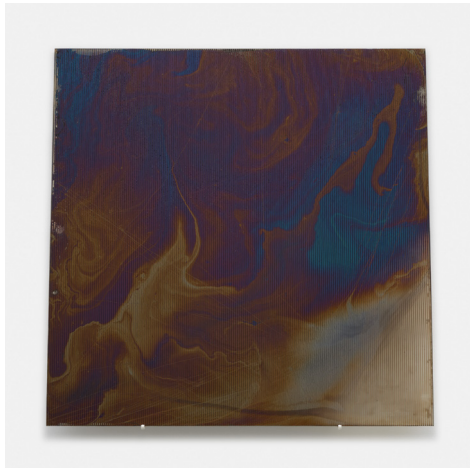

Ann Veronica Janssens
After the peacock wheel
23 Jun – 25 Aug 2023
39 Walker

1

15.05.23, 2023
Ribbed glass, structural colors
39 3/8 x 39 3/8 in
(100 x 100 cm)
(AJ9538)

2

12.05.23 #2, 2023
Ribbed glass, structural colors
39 3/8 x 39 3/8 in
(100 x 100 cm)
(AJ9537)

3

03.06.23 #1, 2023
Ribbed glass, structural colors
39 3/8 x 39 3/8 in
(100 x 100 cm)
(AJ9543)

4

29.04.23 #2, 2023
Ribbed glass, structural colors
39 3/8 x 39 3/8 in
(100 x 100 cm)
(AJ9541)

5

03.06.23 #2, 2023
Ribbed glass, structural colors
23 5/8 x 23 5/8 in
(60 x 60 cm)
(AJ9534)

6

11.05.23 #1, 2023
Ribbed glass, structural colors
23 5/8 x 23 5/8 in
(60 x 60 cm)
(AJ9535)

Ann Veronica Janssens
After the peacock wheel
23 Jun – 25 Aug 2023
39 Walker

7

29.05.23 #2, 2023
Ribbed glass, structural colors
23 ⁵/₈ x 23 ⁵/₈ in
(60 x 60 cm)
(AJ9528)