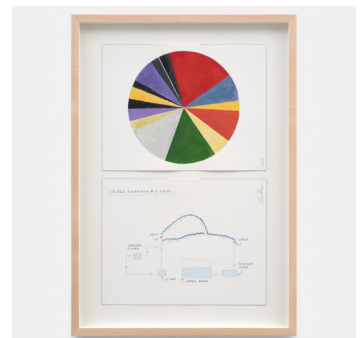

*Vessel Hopscotch #1*  
(Steps 1 - 18)  
Framed: 33 x 25 ½ in  
(84 x 65 cm)  
(MAH9763)

*Lehman Fountain Loop*  
Framed: 20 x 14 x 1 ½ in  
(51 x 35.5 x 4 cm)  
(MAH9777)

*Duck Fountain Loop*  
Framed: 20 x 14 x 1 ½ in  
(51 x 35.5 x 4 cm)  
(MAH9786)

*Moroccan Court Fountain Loop*  
Framed: 20 x 14 x 1 ½ in  
(51 x 35.5 x 4 cm)  
(MAH9779)

*Noguchi Water Stone Loop*  
Framed: 20 x 14 x 1 ½ in  
(51 x 35.5 x 4 cm)  
(MAH9778)

*Ataba Fountain Loop*  
Framed: 20 x 14 x 1 ½ in  
(51 x 35.5 x 4 cm)  
(MAH9784)

*Astor Court Koi Pond Loop*  
Framed: 20 x 14 x 1 ½ in  
(51 x 35.5 x 4 cm)  
(MAH9787)

*North Plaza Fountain Loop*  
Framed: 20 x 14 x 1 ½ in  
(51 x 35.5 x 4 cm)  
(MAH9781)

*South Plaza Fountain Loop*  
Framed: 20 x 14 x 1 ½ in  
(51 x 35.5 x 4 cm)  
(MAH9782)

*Vessel Hopscotch #4*  
(Steps 37 - 72)  
Framed: 33 x 25 1/2 in  
(84 x 65 cm)  
(MAH9776)

*Vessel Hopscotch #2*  
(Steps 1 - 18)  
Framed: 33 x 25 1/2 in  
(84 x 65 cm)  
(MAH9761)

*Vessel Hopscotch #3*  
(Steps 23 - 44)  
Framed: 33 x 25 1/2 in  
(84 x 65 cm)  
(MAH9775)