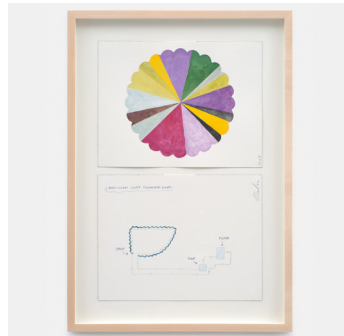

*Vessel Hopscotch #1*  
(Steps 1 - 18)  
Framed: 33 x 25 ½ in  
(84 x 65 cm)  
(MAH9763)

*Lehman Fountain Loop*  
Framed: 20 x 14 x 1 ½ in  
(51 x 35.5 x 4 cm)  
(MAH9777)

*Duck Fountain Loop*  
Framed: 20 x 14 x 1 ½ in  
(51 x 35.5 x 4 cm)  
(MAH9786)

*Frog Fountain Loop*  
Framed: 20 x 14 x 1 ½ in  
(51 x 35.5 x 4 cm)  
(MAH9780)

*Black Marble Fountain Loop*  
Framed: 20 x 14 x 1 ½ in  
(51 x 35.5 x 4 cm)  
(MAH9785)

*Temple of Dendur  
Reflective Pool Loop*  
Framed: 20 x 14 x 1 ½ in  
(51 x 35.5 x 4 cm)  
(MAH9783)

*Moroccan Court Fountain Loop*  
Framed: 20 x 14 x 1 ½ in  
(51 x 35.5 x 4 cm)  
(MAH9779)

*Noguchi Water Stone Loop*  
Framed: 20 x 14 x 1 ½ in  
(51 x 35.5 x 4 cm)  
(MAH9778)

*Ataba Fountain Loop*  
Framed: 20 x 14 x 1 ½ in  
(51 x 35.5 x 4 cm)  
(MAH9784)