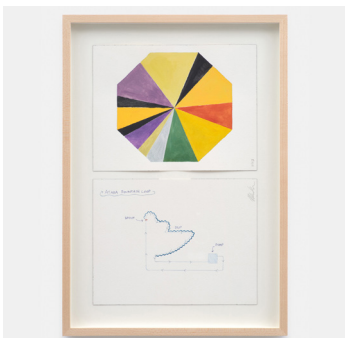

*Vessel Hopscotch #1*  
(Steps 1 - 18)  
Framed: 33 x 25 ½ in  
(84 x 65 cm)  
(MAH9763)

*Lehman Fountain Loop*  
Framed: 20 x 14 x 1 ½ in  
(51 x 35.5 x 4 cm)  
(MAH9777)

*Duck Fountain Loop*  
Framed: 20 x 14 x 1 ½ in  
(51 x 35.5 x 4 cm)  
(MAH9786)

*Frog Fountain Loop*  
Framed: 20 x 14 x 1 ½ in  
(51 x 35.5 x 4 cm)  
(MAH9780)

*Black Marble Fountain Loop*  
Framed: 20 x 14 x 1 ½ in  
(51 x 35.5 x 4 cm)  
(MAH9785)

*Temple of Dendur  
Reflective Pool Loop*  
Framed: 20 x 14 x 1 ½ in  
(51 x 35.5 x 4 cm)  
(MAH9783)

*Moroccan Court Fountain Loop*  
Framed: 20 x 14 x 1 ½ in  
(51 x 35.5 x 4 cm)  
(MAH9779)

*Noguchi Water Stone Loop*  
Framed: 20 x 14 x 1 ½ in  
(51 x 35.5 x 4 cm)  
(MAH9778)

*Ataba Fountain Loop*  
Framed: 20 x 14 x 1 ½ in  
(51 x 35.5 x 4 cm)  
(MAH9784)

*Astor Court Koi Pond Loop*  
Framed: 20 x 14 x 1 ½ in  
(51 x 35.5 x 4 cm)  
(MAH9787)

*North Plaza Fountain Loop*  
Framed: 20 x 14 x 1 ½ in  
(51 x 35.5 x 4 cm)  
(MAH9781)

*South Plaza Fountain Loop*  
Framed: 20 x 14 x 1 ½ in  
(51 x 35.5 x 4 cm)  
(MAH9782)