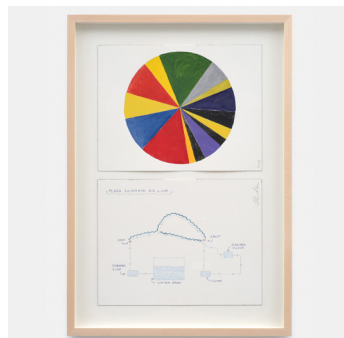

*Vessel Hopscotch #1*  
(Steps 1 - 18)  
Framed: 33 x 25 ½ in  
(84 x 65 cm)  
(MAH9763)

*Lehman Fountain Loop*  
Framed: 20 x 14 x 1 ½ in  
(51 x 35.5 x 4 cm)  
(MAH9777)

*Duck Fountain Loop*  
Framed: 20 x 14 x 1 ½ in  
(51 x 35.5 x 4 cm)  
(MAH9786)

*Frog Fountain Loop*  
Framed: 20 x 14 x 1 ½ in  
(51 x 35.5 x 4 cm)  
(MAH9780)

*Black Marble Fountain Loop*  
Framed: 20 x 14 x 1 ½ in  
(51 x 35.5 x 4 cm)  
(MAH9785)

*Temple of Dendur  
Reflective Pool Loop*  
Framed: 20 x 14 x 1 ½ in  
(51 x 35.5 x 4 cm)  
(MAH9783)

*Moroccan Court Fountain Loop*  
Framed: 20 x 14 x 1 ½ in  
(51 x 35.5 x 4 cm)  
(MAH9779)

*Noguchi Water Stone Loop*  
Framed: 20 x 14 x 1 ½ in  
(51 x 35.5 x 4 cm)  
(MAH9778)

*Ataba Fountain Loop*  
Framed: 20 x 14 x 1 ½ in  
(51 x 35.5 x 4 cm)  
(MAH9784)

*Astor Court Koi Pond Loop*  
Framed: 20 x 14 x 1 ½ in  
(51 x 35.5 x 4 cm)  
(MAH9787)

*North Plaza Fountain Loop*  
Framed: 20 x 14 x 1 ½ in  
(51 x 35.5 x 4 cm)  
(MAH9781)

*South Plaza Fountain Loop*  
Framed: 20 x 14 x 1 ½ in  
(51 x 35.5 x 4 cm)  
(MAH9782)