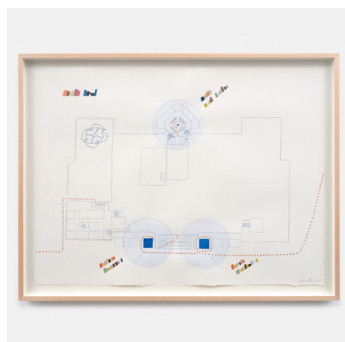

*Vessel Hopscotch #1*  
(Steps 1 - 18)  
Framed: 33 x 25 ½ in  
(84 x 65 cm)  
(MAH9763)

*Lehman Fountain Loop*  
Framed: 20 x 14 x 1 ½ in  
(51 x 35.5 x 4 cm)  
(MAH9777)

*Duck Fountain Loop*  
Framed: 20 x 14 x 1 ½ in  
(51 x 35.5 x 4 cm)  
(MAH9786)

*Vessel Hopscotch #3*  
(Steps 1 - 22)  
Framed: 33 x 25 1/2 in  
(84 x 65 cm)  
(MAH9762)

*Hydro Parade:*  
*Costume Study #3*  
Framed: 20 7/8 x 26 3/4 in  
(53 x 68 cm)  
(MAH9772)

*Hydro Parade:*  
*Costume Study #4*  
Framed: 20 7/8 x 26 3/4 in  
(53 x 68 cm)  
(MAH9771)

*Hydro Parade:*  
*Costume Study #1*  
Framed: 20 7/8 x 26 3/4 in  
(53 x 68 cm)  
(MAH9769)

*Hydro Parade:*  
*Costume Study #2*  
Framed: 20 7/8 x 26 3/4 in  
(53 x 68 cm)  
(MAH9770)

*Hydro Parade:*  
*Met Second Floor*  
Framed: 25 1/2 x 33 in  
(65 x 84 cm)  
(MAH9768)

*Hydro Parade:*  
*Met First Floor*  
Framed: 25 ½ x 33 in  
(65 x 84 cm)  
(MAH9767)

*Hydro Parade:*  
*Met Basement Level*  
Framed: 25 ½ x 33 in  
(65 x 84 cm)  
(MAH9765)

*Hydro Parade:*  
*Met Ground Level*  
Framed: 25 ½ x 33 in  
(65 x 84 cm)  
(MAH9766)