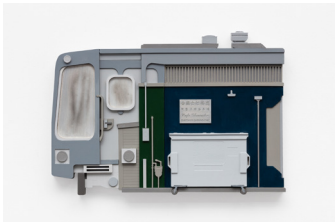

Towards

Towards Gallery
163 Sterling Rd, Unit 144
Toronto, ON

Contact
kevin@towards.info
www.towards.info

Adam Shiu-Yang Shaw
Goldstone Composite, 2023
MDF, Acrylic Paint, Wood Filler
11.5 x 16.5 x 1 in. (29.5 x 41.5 x 3 cm)

Adam Shiu-Yang Shaw
iCafe Index I, 2023
MDF, Acrylic Paint, Wood Filler
10.5 x 8.25 x 0.5 in. (27 x 21 x 1 cm)

Adam Shiu-Yang Shaw
iCafe Index II, 2023
MDF, Acrylic Paint, Wood Filler
10.5 x 8.25 x 0.5 in. (27 x 21 x 1 cm)

Adam Shiu-Yang Shaw
Maxim's Composite
MDF, Poplar Wood, Birch Wood, Acrylic Paint, Wood Filler
11.5 x 16.5 x 1 in. (29.5 x 41.5 x 3 cm)

Adam Shiu-Yang Shaw
SkyTrain I, 2023
MDF, Poplar Wood, Birch Wood, Acrylic Paint, Wood Filler
16.5 x 11.5 x 1 in. (29.5 x 41.5 x 2.5 cm)

Adam Shiu-Yang Shaw
SkyTrain II, 2023
MDF, Poplar Wood, Birch Wood, Acrylic Paint, Wood Filler
16.5 x 11.5 x 1 in. (29.5 x 41.5 x 2.5 cm)

Adam Shiu-Yang Shaw
Gloucester Composite, 2023
MDF, Acrylic Paint, Wood Filler
11.5 x 16.5 x 1 in. (29.5 x 41.5 x 3 cm)