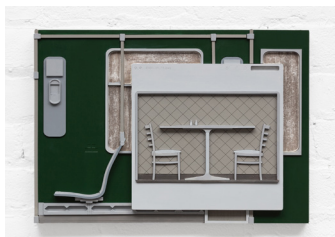

Adam Shiu-Yang Shaw
iCafe Composite, 2023
MDF, Acrylic Paint, Wood Filler
11.5 x 16.5 x 1 in. (29.5 x 41.5 x 2.5 cm)

Adam Shiu-Yang Shaw
Happy HK Composite, 2023
MDF, Acrylic Paint, Wood Filler
11.5 x 16.5 x 1 in. (29.5 x 41.5 x 2.5 cm)