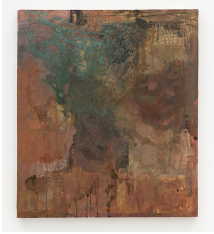

S.L.

Father

Barbara Wesolowska

CHECKLIST

BW2303

Barbara Wesolowska

Promise, 2023

Oil on linen, imitation gold leaf, shellac, pigment

39.3 x 35.2 inches | 100 x 89.5 cm

BW2306

Barbara Wesolowska

Wing, 2023

Oil on linen, shellac, leaf, pigment, (hair and debris from the studio)

40.9 x 23.4 inches | 104 x 59.5 cm

BW2307

Barbara Wesolowska

Debt, 2023

Oil on linen, ink, shellac, pigment

31.5 x 27.5 inches | 80 x 70 cm

BW2304

Barbara Wesolowska

Large Room, 2023

Oil on linen, leaf, lunaria seed pods, pigment

58.8 x 49 inches | 149.5 x 124.5cm

BW2302

Barbara Wesolowska

Leftovers, 2023

Oil on linen, imitation gold leaf, pigment

31.5 x 23.6 inches | 80 x 60 cm

S.L.

BW2301

Barbara Wesolowska